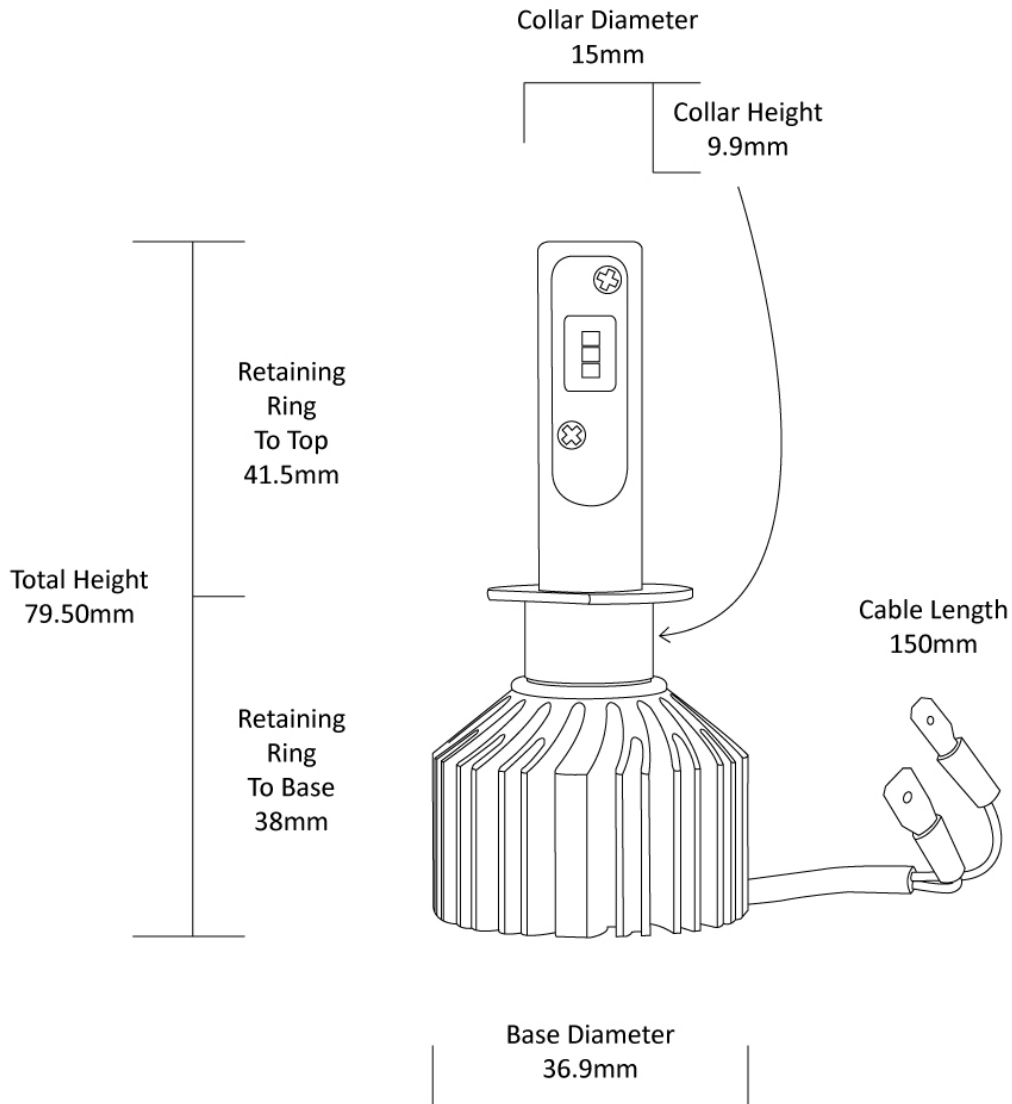

### Product Information

<b>Description</b>	Direct Fit - 12/24V LED Bulb Kit 6000K - H1
<b>Housing Material</b>	Die-Cast Aluminum
<b>Minimum Operating Temperature</b>	-40 °C
<b>Maximum Operating Temperature</b>	130 °C
<b>Connector or Wiring</b>	H1

### Product Dimensions

## Electrical Specifications

<b>Input Voltage</b>	12-24V DC
<b>Operating Voltage</b>	12-24V DC

## Photometric Specifications

---

**Effective Lumen Output** 1800 per bulb

**Nominal LED Color Temperature** 6000 K