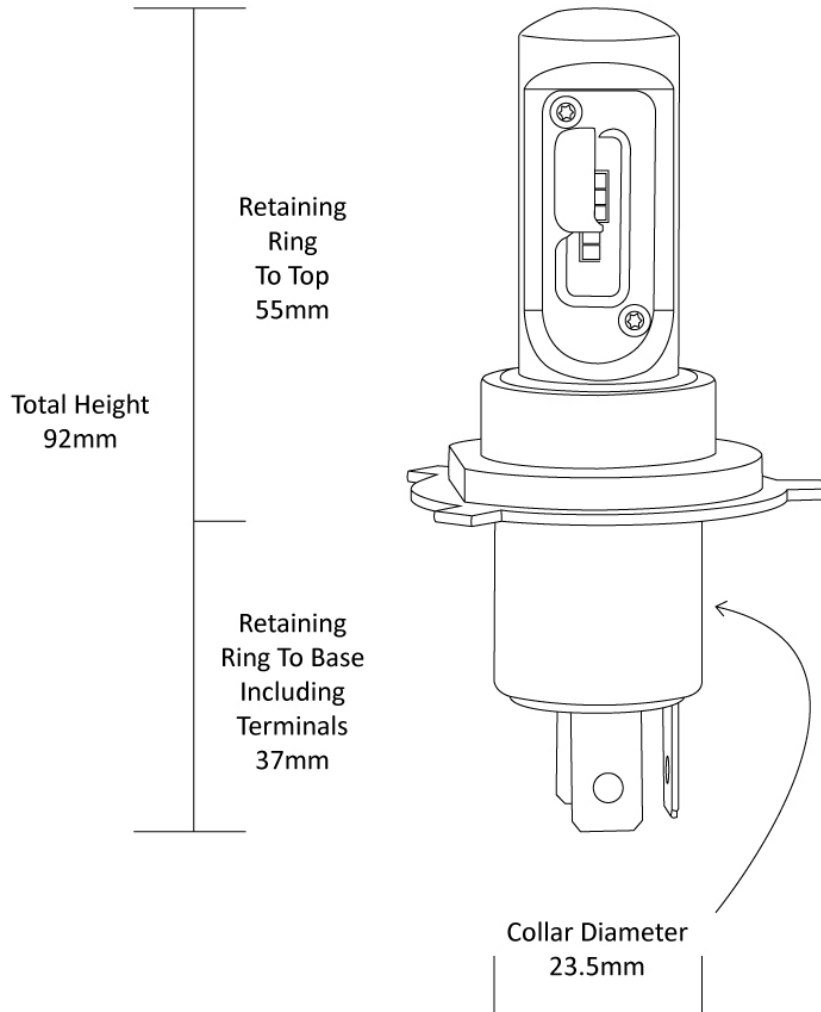

### Product Information

<b>Description</b>	Direct Fit - 12/24V LED Bulb Kit 6000K - H4
<b>Minimum Operating Temperature</b>	-40 °C
<b>Maximum Operating Temperature</b>	130 °C
<b>Connector or Wiring</b>	H4

### Product Dimensions

## Electrical Specifications

<b>Input Voltage</b>	12-24V DC
<b>Operating Voltage</b>	12-24V DC

## Photometric Specifications

---

**Effective Lumen Output** 1800 per bulb

**Nominal LED Color Temperature** 6000 K