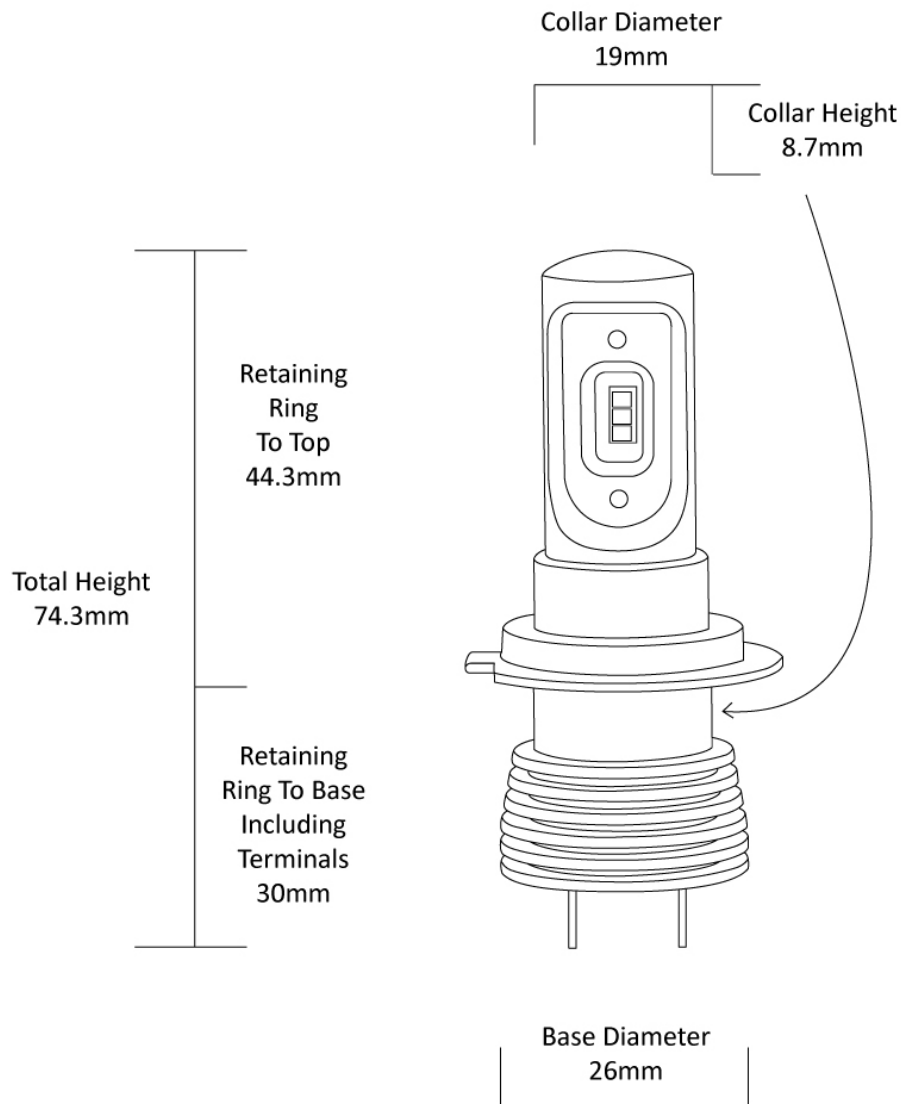

LED Headlight Conversion Kit - Direct Fit

999007

Product Information

Description	Direct Fit - 12/24V LED Bulb Kit 6000K - H7
Minimum Operating Temperature	-40 °C
Maximum Operating Temperature	130 °C
Connector or Wiring	H7

Product Dimensions

Electrical Specifications

Input Voltage	12-24V DC
Operating Voltage	12-24V DC

Photometric Specifications

Effective Lumen Output	1800 per bulb
Nominal LED Color Temperature	6000 K

Additional Specifications

IP Rating	IP65
Warranty	2 Year - Standard driving conditions: For normal day to day driving & recreational 4x4.
Pack Quantity	2

Installation & Application Information

The H7 Direct Fit bulb (999007) is not suitable for a 2010 Hyundai i30. Unfortunately the product does not fit in the housing.