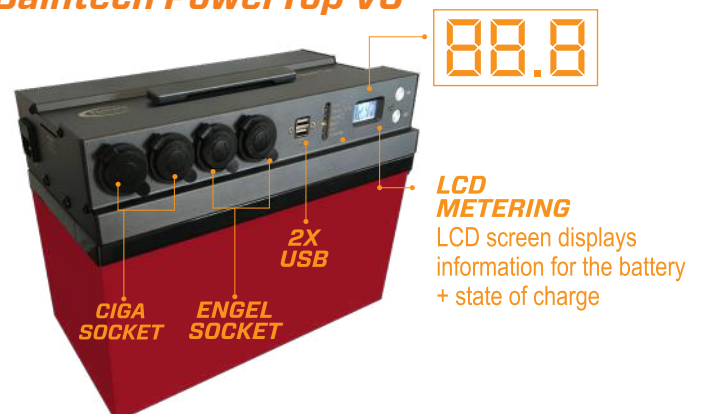

FOR THE ULTIMATE OFF-ROAD POWER SYSTEM

By combining your new Baintech 120w Solar Blanket with the 135ah AGM Baintech PowerTop plus the CTEK D250SA, you have an ultimate off-grid system.

The Baintech PowerTop has 3 charging inputs: AC, DC and solar. Acting as a secondary battery, the PowerTop receives charge via your DC-DC charger while on the move, and while you're set up at camp the Baintech solar blanket will harness the power of the sun to keep your PowerTop battery topped up and running your essentials.

The PowerTop features a range of outputs, including: 2x Ciga sockets, 2x Engel sockets and dual USB. Giving you more power for more good times.

Find the wiring guide here:
www.baintech.com.au/dcdcwiring

ADD ON: Baintech Watt Meter

Take the guesswork out of how much power your solar panels are generating. The Baintech Watt meter once connected will give you real time information on:

- Current (Amps/A)
- Voltage (Volts/V)
- Power (Watts/W)

BTWATT01

Baintech PowerTop V3

Ready to go right off the shelf, this fully portable plug-and-play system features a 12V 135Ah AGM battery with charging inputs for AC, DC and solar.

BTPTOP135V3

Phone: 1300 224 683 email: sales@baintech.com.au
www.baintech.com.au