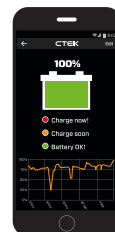

Download app from the App Store or Google Play.

Synchronise your smartphone with your vehicle.

Get your vehicle's battery status.

TAKE CONTROL

Battery Sense will sync stats directly to your smartphone and provide a simple to understand condition report on your vehicle's battery.

Battery Sense gives you a practical overview of the status of all of your vehicle's batteries.

Battery Sense measures the battery's state of charge continuously.

Battery Sense sends a smartphone notification to you when the battery's state of charge falls to a critical level.