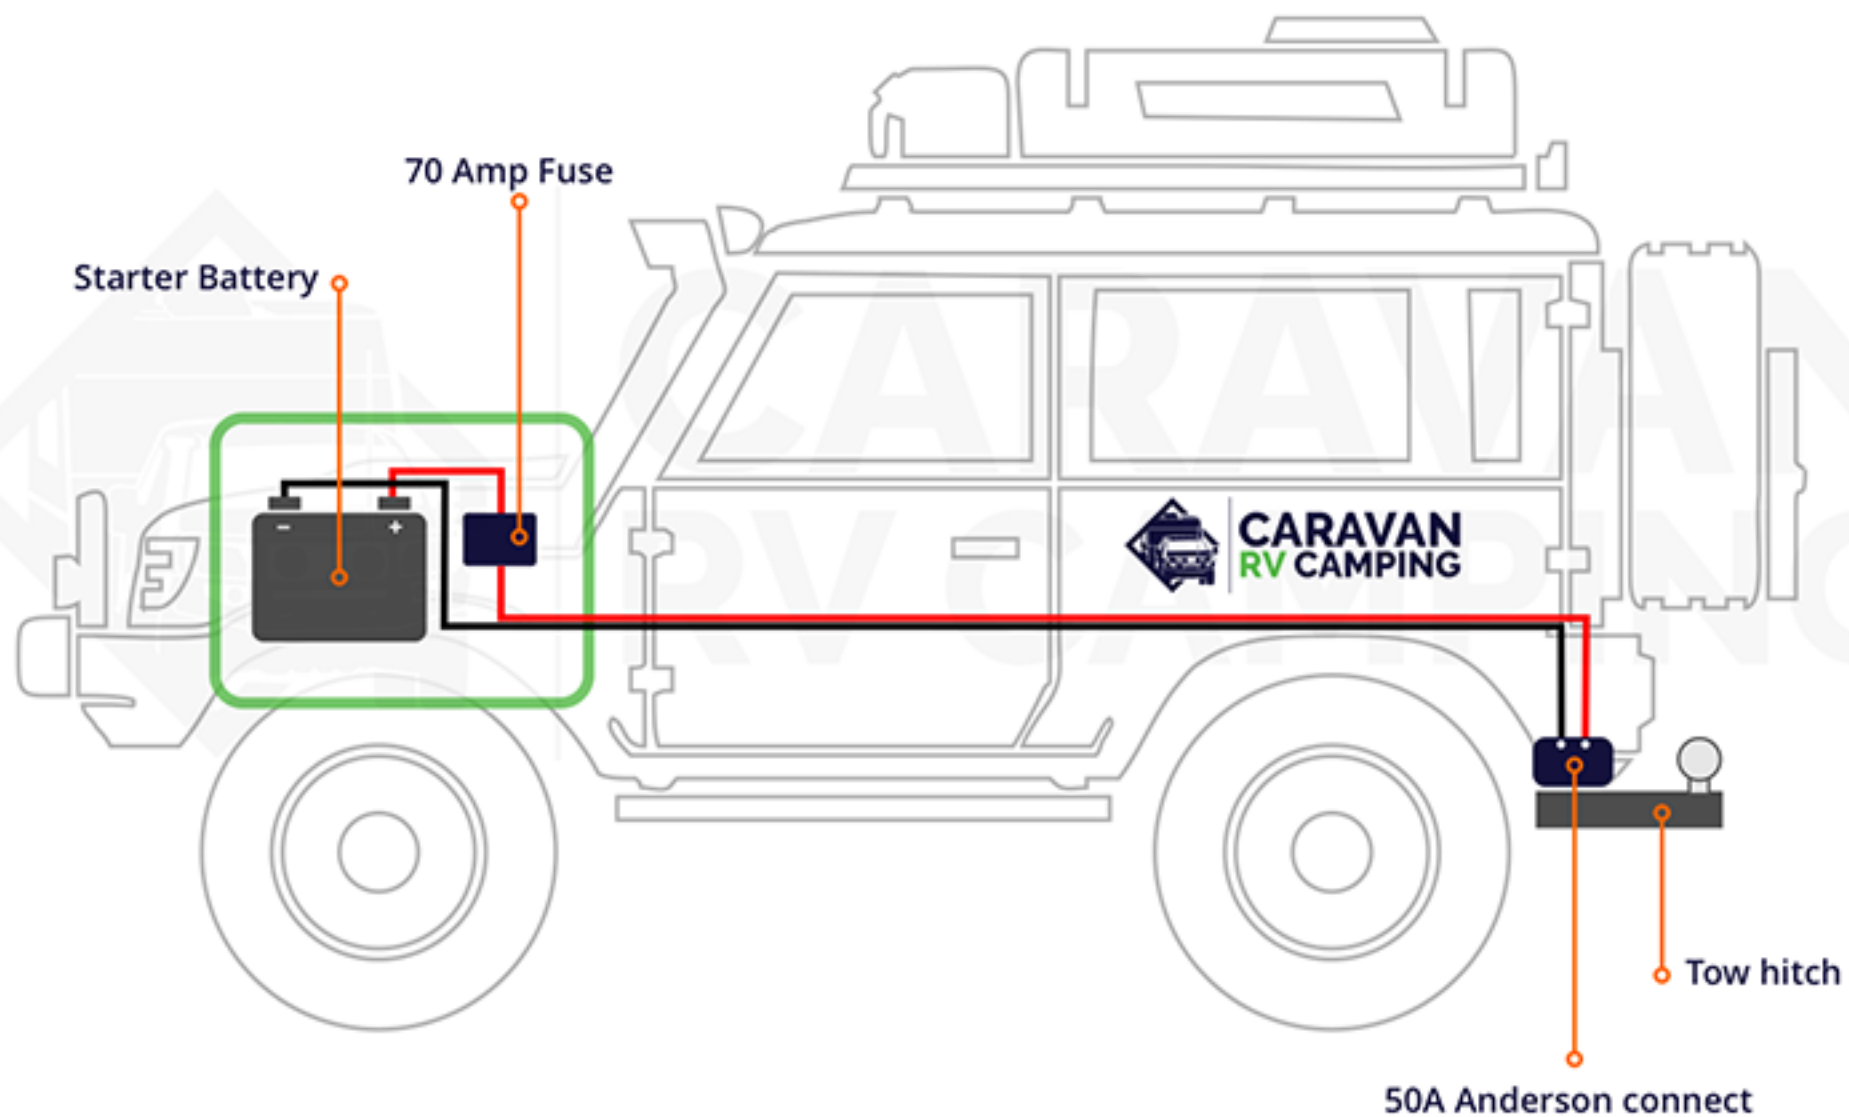

Vehicle Mounted DC-DC Charger

SKU: ENC-KIT-BATT-DCDC-16

Trailer / Van Mounted DC-DC Charger

SKU: ENC-KIT-BATT-AP50-16

Trailer / Van Mounted DC-DC Charger

SKU: ENC-KIT-AP50-DCDC-16

Portable Solar Connection

SKU: ENC-KIT-AP50-DCDC-16