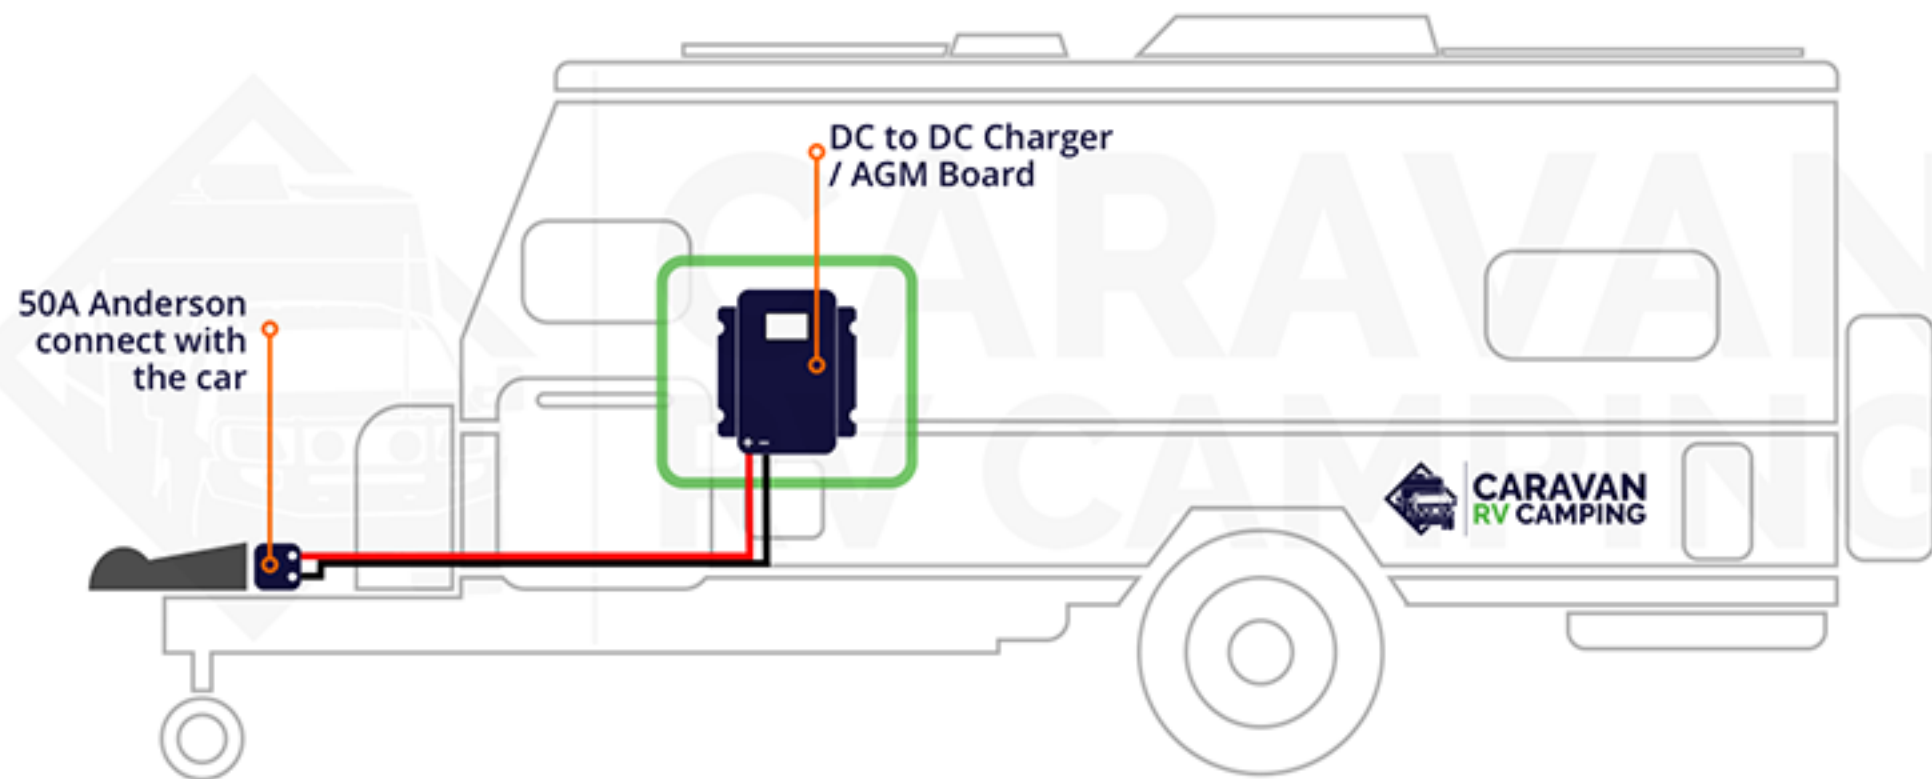

Vehicle Mounted DC-DC Charger

SKU: ENC-KIT-BATT-DCDC-16

Trailer / Van Mounted DC-DC Charger

SKU: ENC-KIT-BATT-AP50-16

Trailer / Van Mounted DC-DC Charger

SKU: ENC-KIT-AP50-DCDC-16

Portable Solar Connection

SKU: ENC-KIT-AP50-DCDC-16