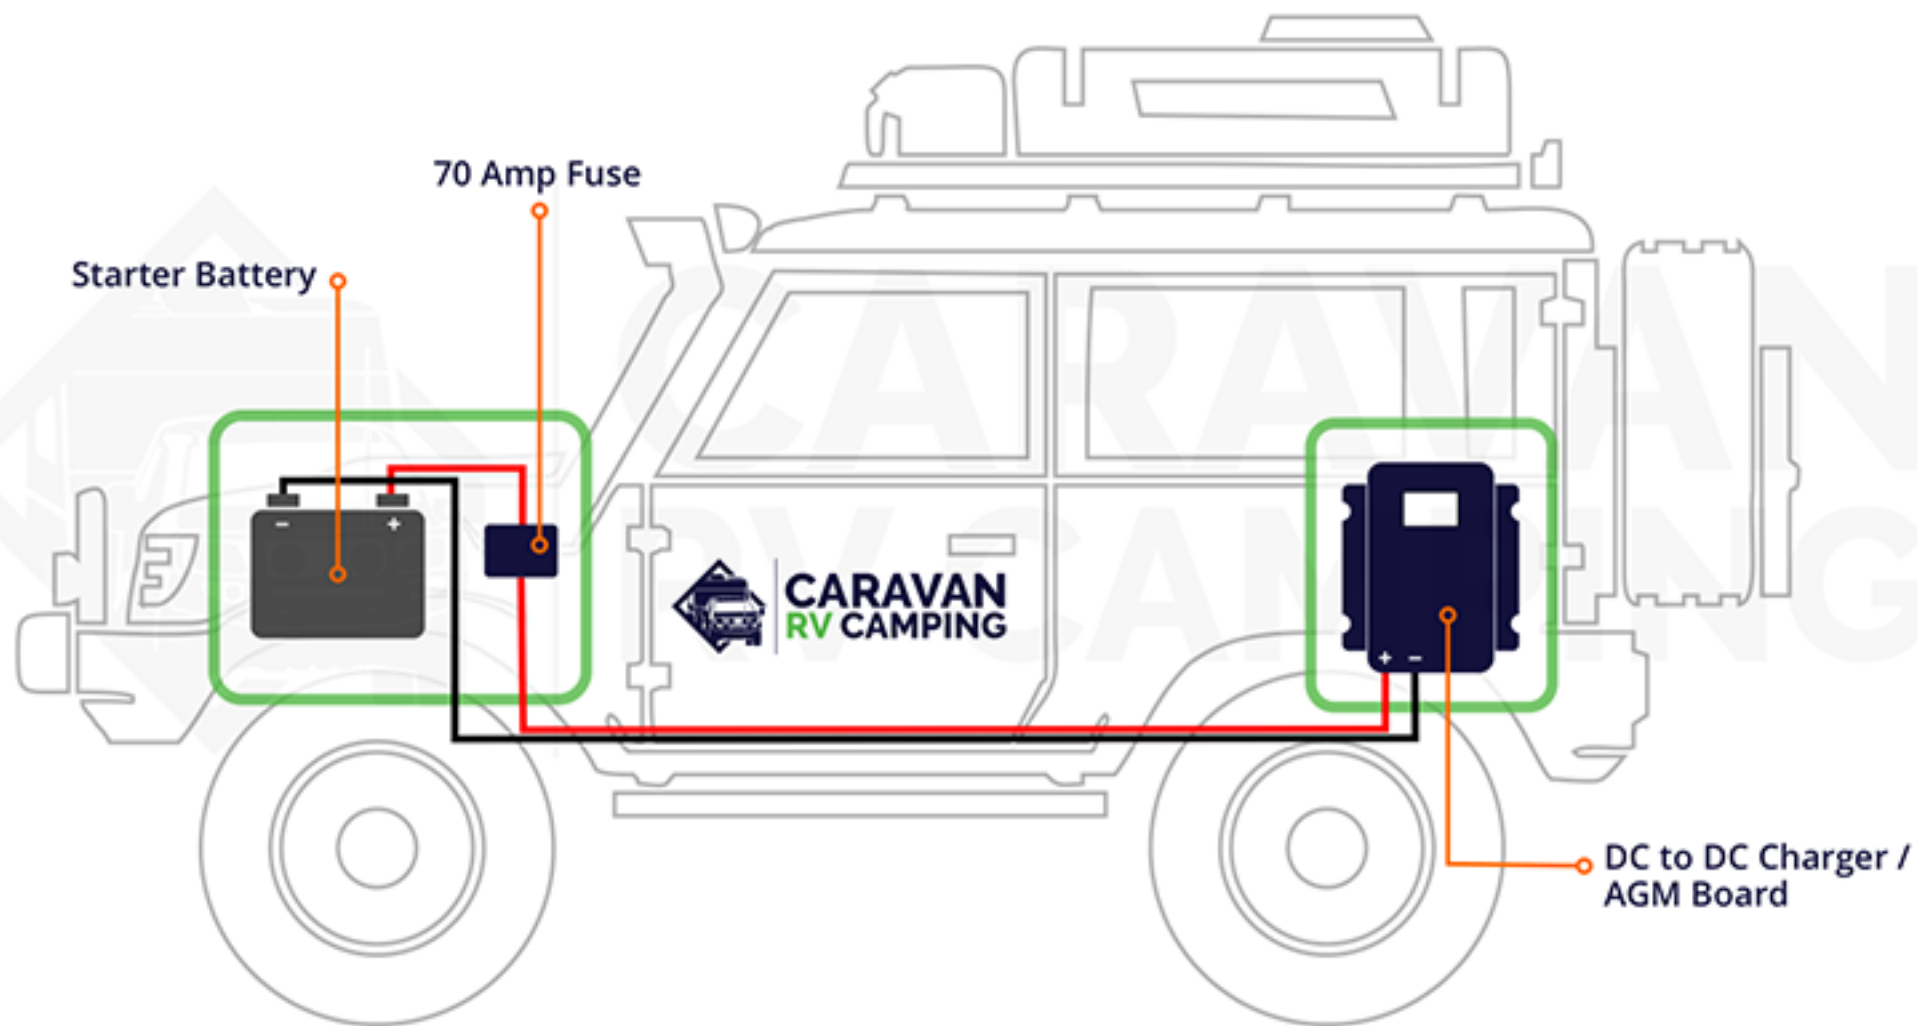

Vehicle Mounted DC-DC Charger

SKU: ENC-KIT-BATT-DCDC-16

Trailer / Van Mounted DC-DC Charger

SKU: ENC-KIT-BATT-AP50-16

Trailer / Van Mounted DC-DC Charger

SKU: ENC-KIT-AP50-DCDC-16

Portable Solar Connection

SKU: ENC-KIT-AP50-DCDC-16