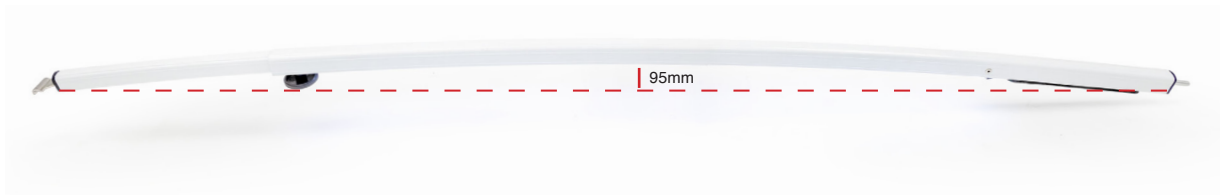

LED CURVED ROOF RAFTER

Bright white LED lighting brightens up your space while keeping your awning taught and stopping water pooling.

Made to our exclusive design curve and shape, the Aussie Traveller Curved Roof Rafter (CRR) helps to prevent wind flap and sagging in the fabric of the awning and assists water run-off in the rain. The curved design of the Curved Roof Rafter protects against damage and marking to the awning fabric.

The Mini CRR can be used on cassette awnings that project out 2.5m when used in conjunction with an AFK/CRR spigot bracket.

FEATURES

- Bright white LED lights
- No cables - battery powered
- Includes charger
- Easy to use & install
- Protects awning fabric
- Available in white & black
- Fitting brackets included
- Suitable for most rollout awnings

Battery operated — no tricky wiring.

Simple push-button operation.

SPECIFICATIONS

MODEL	MINI LED WHITE	MINI LED BLACK
PART NUMBER	02900000000020	02900000000080
MAX EXTENSION	2.5m	2.5m
RADIUS (ARCH HEIGHT)	95mm	95mm

MINI

RECOMMENDED USAGE

AWNING SIZE	RAFTERS REQUIRED
11' and under	1
12'	1-2
13'	2
14'	2
15'	2
16'	2
17'	2-3
18'	3*
19'	3*
20'	3*
21'	3-4*
22' and over	4*

Curved design prevents water-pooling while brightening up your space.