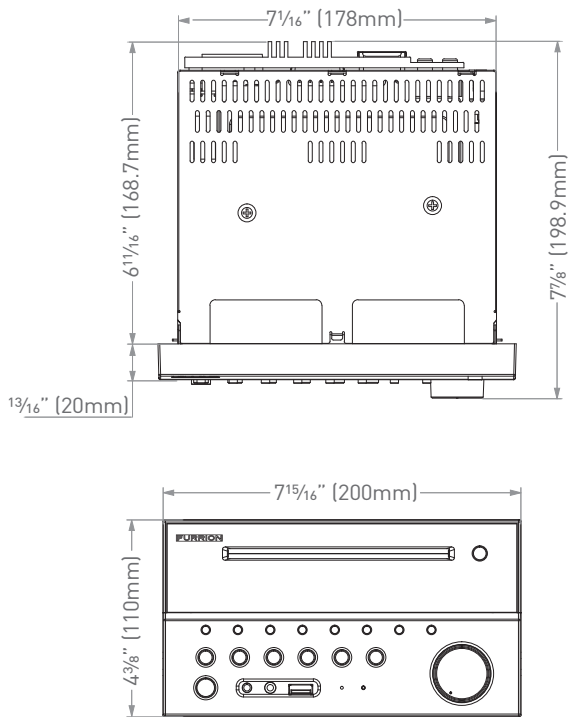

Part No.	Market
DV3300S-BL-A	For RV US Market
DV3300S-BL-U	For RV EU Market
DV3300S-BL-M	For RV AU Market

Specifications

Din Type	1 (Main Chassis)
Front Panel Type	Fixed
Supported Disc Format	CD & DVD
Supported Media Format	MP3/WMA/MP4/AVI
Tuner Type	AM & FM
Number of Preset Stations	30
RDS	•
USB Media	✓
Card Reader	•
Memory Card Support	•
AUX-IN	✓
AUX-IN Video Support	✓
Bluetooth	Dual 4.0(APP)/2.1+EDR
NFC	✓
GPS	•
Display Type	LCD
Display Size (inch)	4"
Power Output (Watt)	4 x 30W (MAX)
Power Connector Type	Built-in ISO
Key Illumination Color	White LED
Rotary Volume Control	✓
Remote Control Included	✓

Inputs & Outputs

# of RCA (Audio LR) Inputs, Rear Panel	1
# of RCA (Audio LR) Outputs, Rear Panel	1
# of Video Inputs, Rear Panel	•
# of Video Outputs, Rear Panel	1
# of Subwoofer Outputs, Rear Panel	1
# of HDMI Outputs, Rear Panel	1
# of Optical Audio Inputs, Rear Panel	•
# of Coaxial Audio Inputs, Rear Panel	•
# of Camera Inputs, Rear Panel	•
# of Zone Audio Outputs	2
IR Control Jack	1

Dimensions & Weight

Individual Packaging Dimensions (W x H x D)	9.96 x 5.67 x 9.96" (253 x 144 x 253mm)
Gross Weight (lbs/kg)	4/1.8
Net Weight (lbs/kg)	3.6/1.4

Master Carton

Quantity Per Box (pcs)	4
Master Carton Dimensions (W x H x D)	20.63 x 10.43 x 12.05" (524 x 265 x 306mm)
Master Carton Gross Weight (lbs/kg)	8.4/18.5