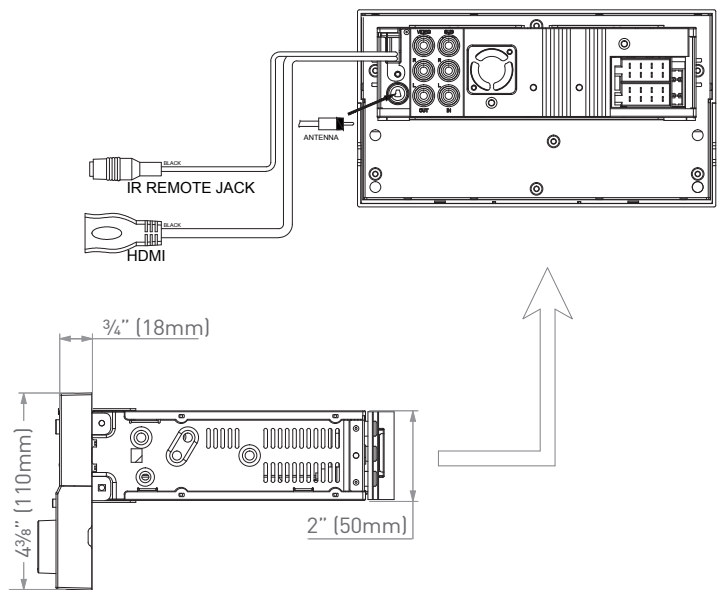

Part No.	Market
DV3300S-BL-A	For RV US Market
DV3300S-BL-U	For RV EU Market
DV3300S-BL-M	For RV AU Market

Specifications

Din Type	1 (Main Chassis)
Front Panel Type	Fixed
Supported Disc Format	CD & DVD
Supported Media Format	MP3/WMA/MP4/AVI
Tuner Type	AM & FM
Number of Preset Stations	30
RDS	•
USB Media	✓
Card Reader	•
Memory Card Support	•
AUX-IN	✓
AUX-IN Video Support	✓
Bluetooth	Dual 4.0(APP)/2.1+EDR
NFC	✓
GPS	•
Display Type	LCD
Display Size (inch)	4"
Power Output (Watt)	4 x 30W (MAX)
Power Connector Type	Built-in ISO
Key Illumination Color	White LED
Rotary Volume Control	✓
Remote Control Included	✓

Inputs & Outputs

# of RCA (Audio LR) Inputs, Rear Panel	1
# of RCA (Audio LR) Outputs, Rear Panel	1
# of Video Inputs, Rear Panel	•
# of Video Outputs, Rear Panel	1
# of Subwoofer Outputs, Rear Panel	1
# of HDMI Outputs, Rear Panel	1
# of Optical Audio Inputs, Rear Panel	•
# of Coaxial Audio Inputs, Rear Panel	•
# of Camera Inputs, Rear Panel	•
# of Zone Audio Outputs	2
IR Control Jack	1

Dimensions & Weight

Individual Packaging Dimensions (W x H x D)	9.96 x 5.67 x 9.96" (253 x 144 x 253mm)
Gross Weight (lbs/kg)	4/1.8
Net Weight (lbs/kg)	3.6/1.4

Master Carton

Quantity Per Box (pcs)	4
Master Carton Dimensions (W x H x D)	20.63 x 10.43 x 12.05" (524 x 265 x 306mm)
Master Carton Gross Weight (lbs/kg)	8.4/18.5