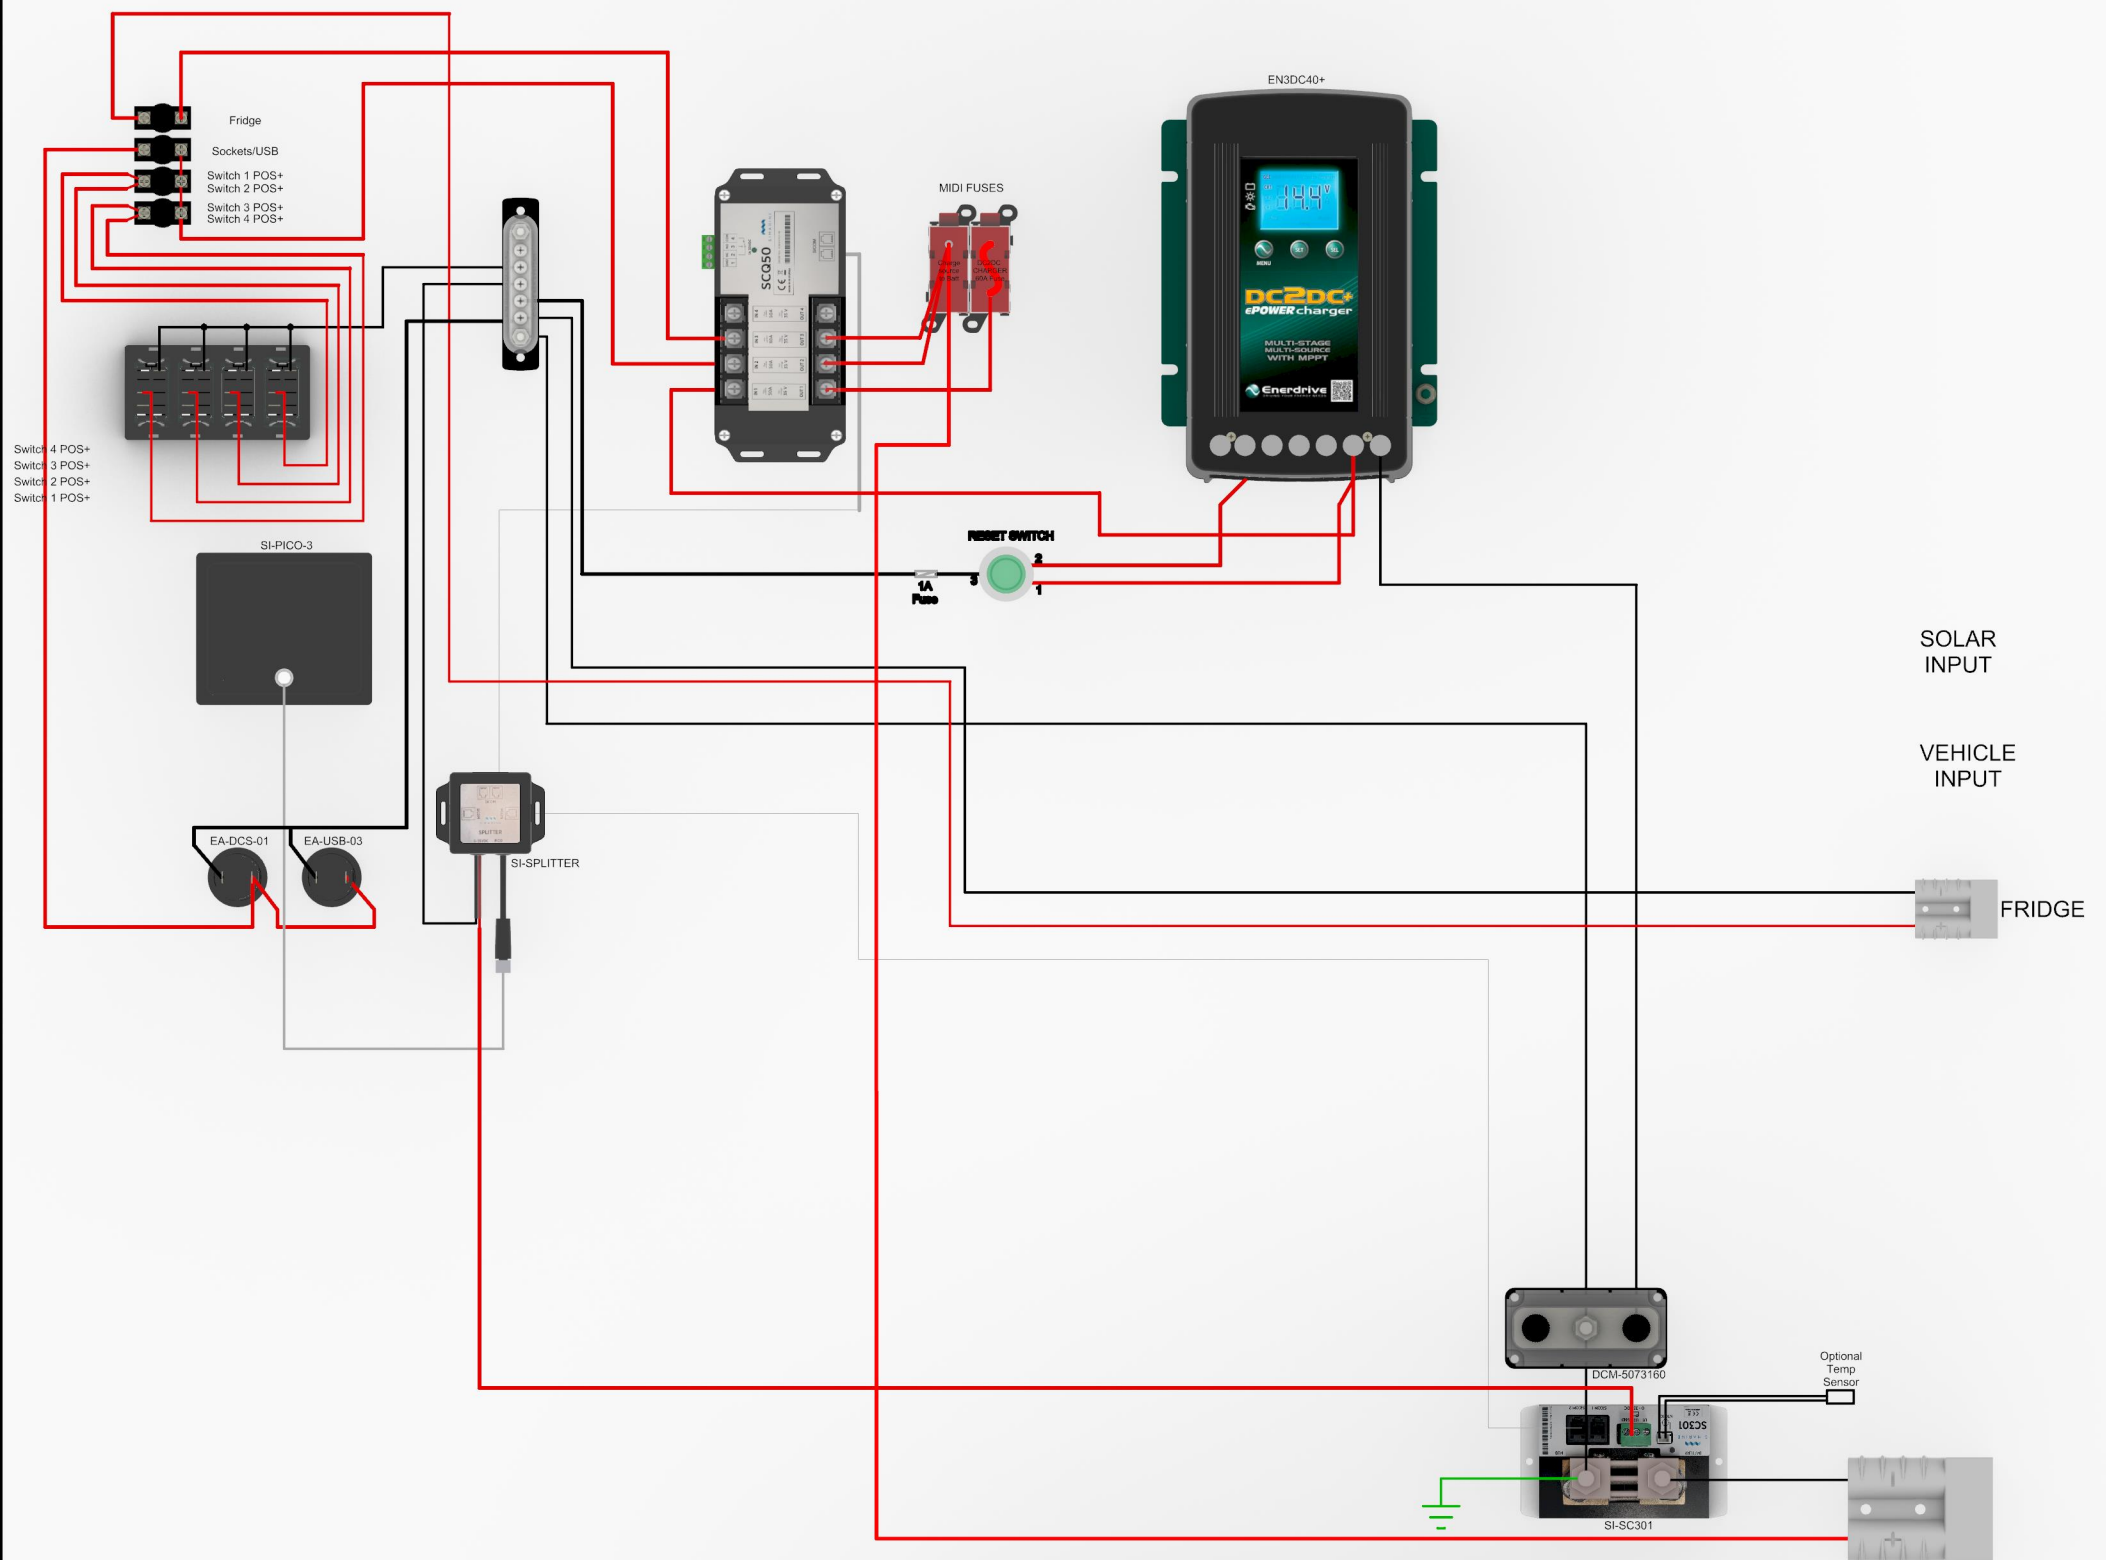

Enerdrive
DRIVING YOUR ENERGY NEEDS

Explorer - ePRO Enerdrive Wiring

BATTERY NOT INCLUDED

— ENERDRIVE POSITIVE WIRING
— ENERDRIVE NEGATIVE WIRING

This wiring diagram is only a representation on how the wiring is done and may not fully reflect exactly how your system is wired.
Circuit breakers are shown in rear view format.

Explorer - Simarine Enerdrive Wiring

This wiring diagram is only a representation on how the wiring is done and may not fully reflect exactly how your system is wired.
Circuit breakers are shown in rear view format.

Enerdrive
DRIVING YOUR ENERGY NEEDS

Explorer - Simarine-SCQ50 Enerdrive Wiring

BATTERY NOT INCLUDED

— ENERDRIVE POSITIVE WIRING
— ENERDRIVE NEGATIVE WIRING

This wiring diagram is only a representation on how the wiring is done and may not fully reflect exactly how your system is wired.
Circuit breakers are shown in rear view format.