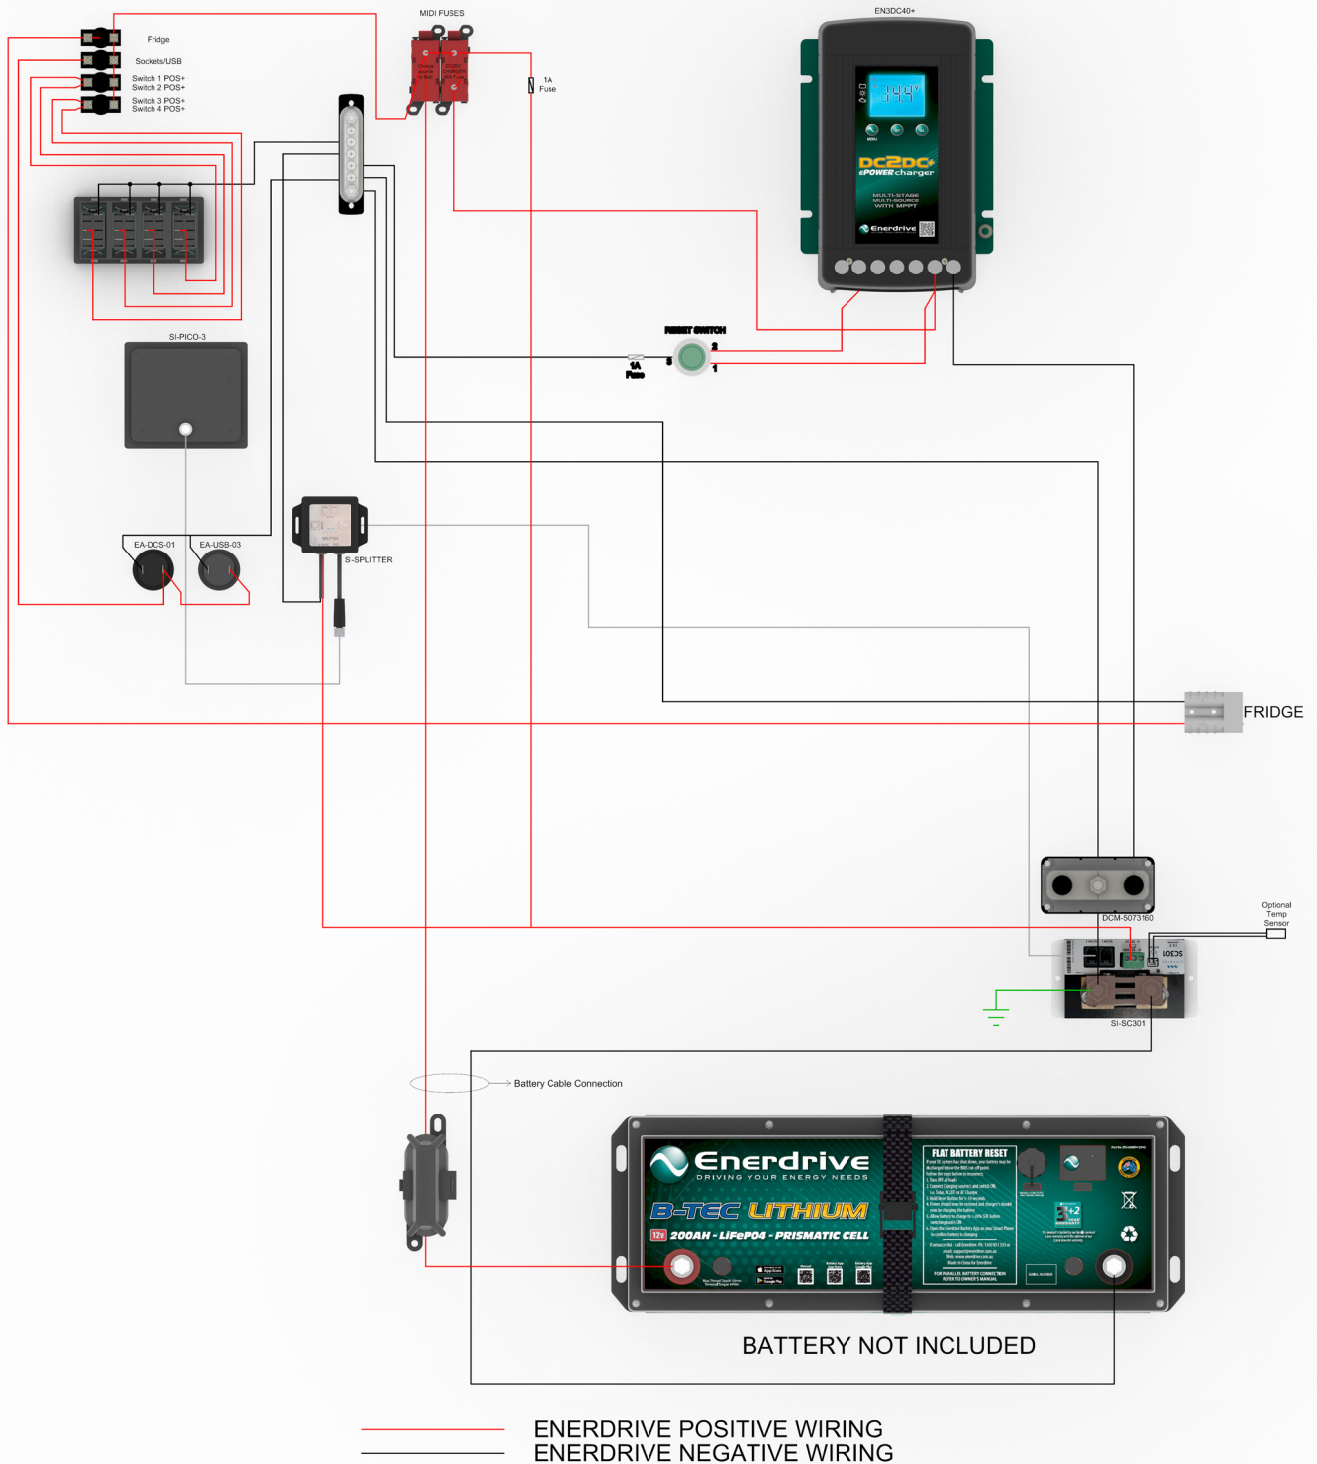

Enerdrive
DRIVING YOUR ENERGY NEEDS

Explorer - ePRO Enerdrive Wiring

BATTERY NOT INCLUDED

— ENERDRIVE POSITIVE WIRING
— ENERDRIVE NEGATIVE WIRING

This wiring diagram is only a representation on how the wiring is done and may not fully reflect exactly how your system is wired.
Circuit breakers are shown in rear view format.

Explorer - Simarine Enerdrive Wiring

This wiring diagram is only a representation on how the wiring is done and may not fully reflect exactly how your system is wired.
Circuit breakers are shown in rear view format.

Enerdrive
DRIVING YOUR ENERGY NEEDS

Explorer - Simarine-SCQ50 Enerdrive Wiring

BATTERY NOT INCLUDED

— ENERDRIVE POSITIVE WIRING
— ENERDRIVE NEGATIVE WIRING

This wiring diagram is only a representation on how the wiring is done and may not fully reflect exactly how your system is wired.
Circuit breakers are shown in rear view format.