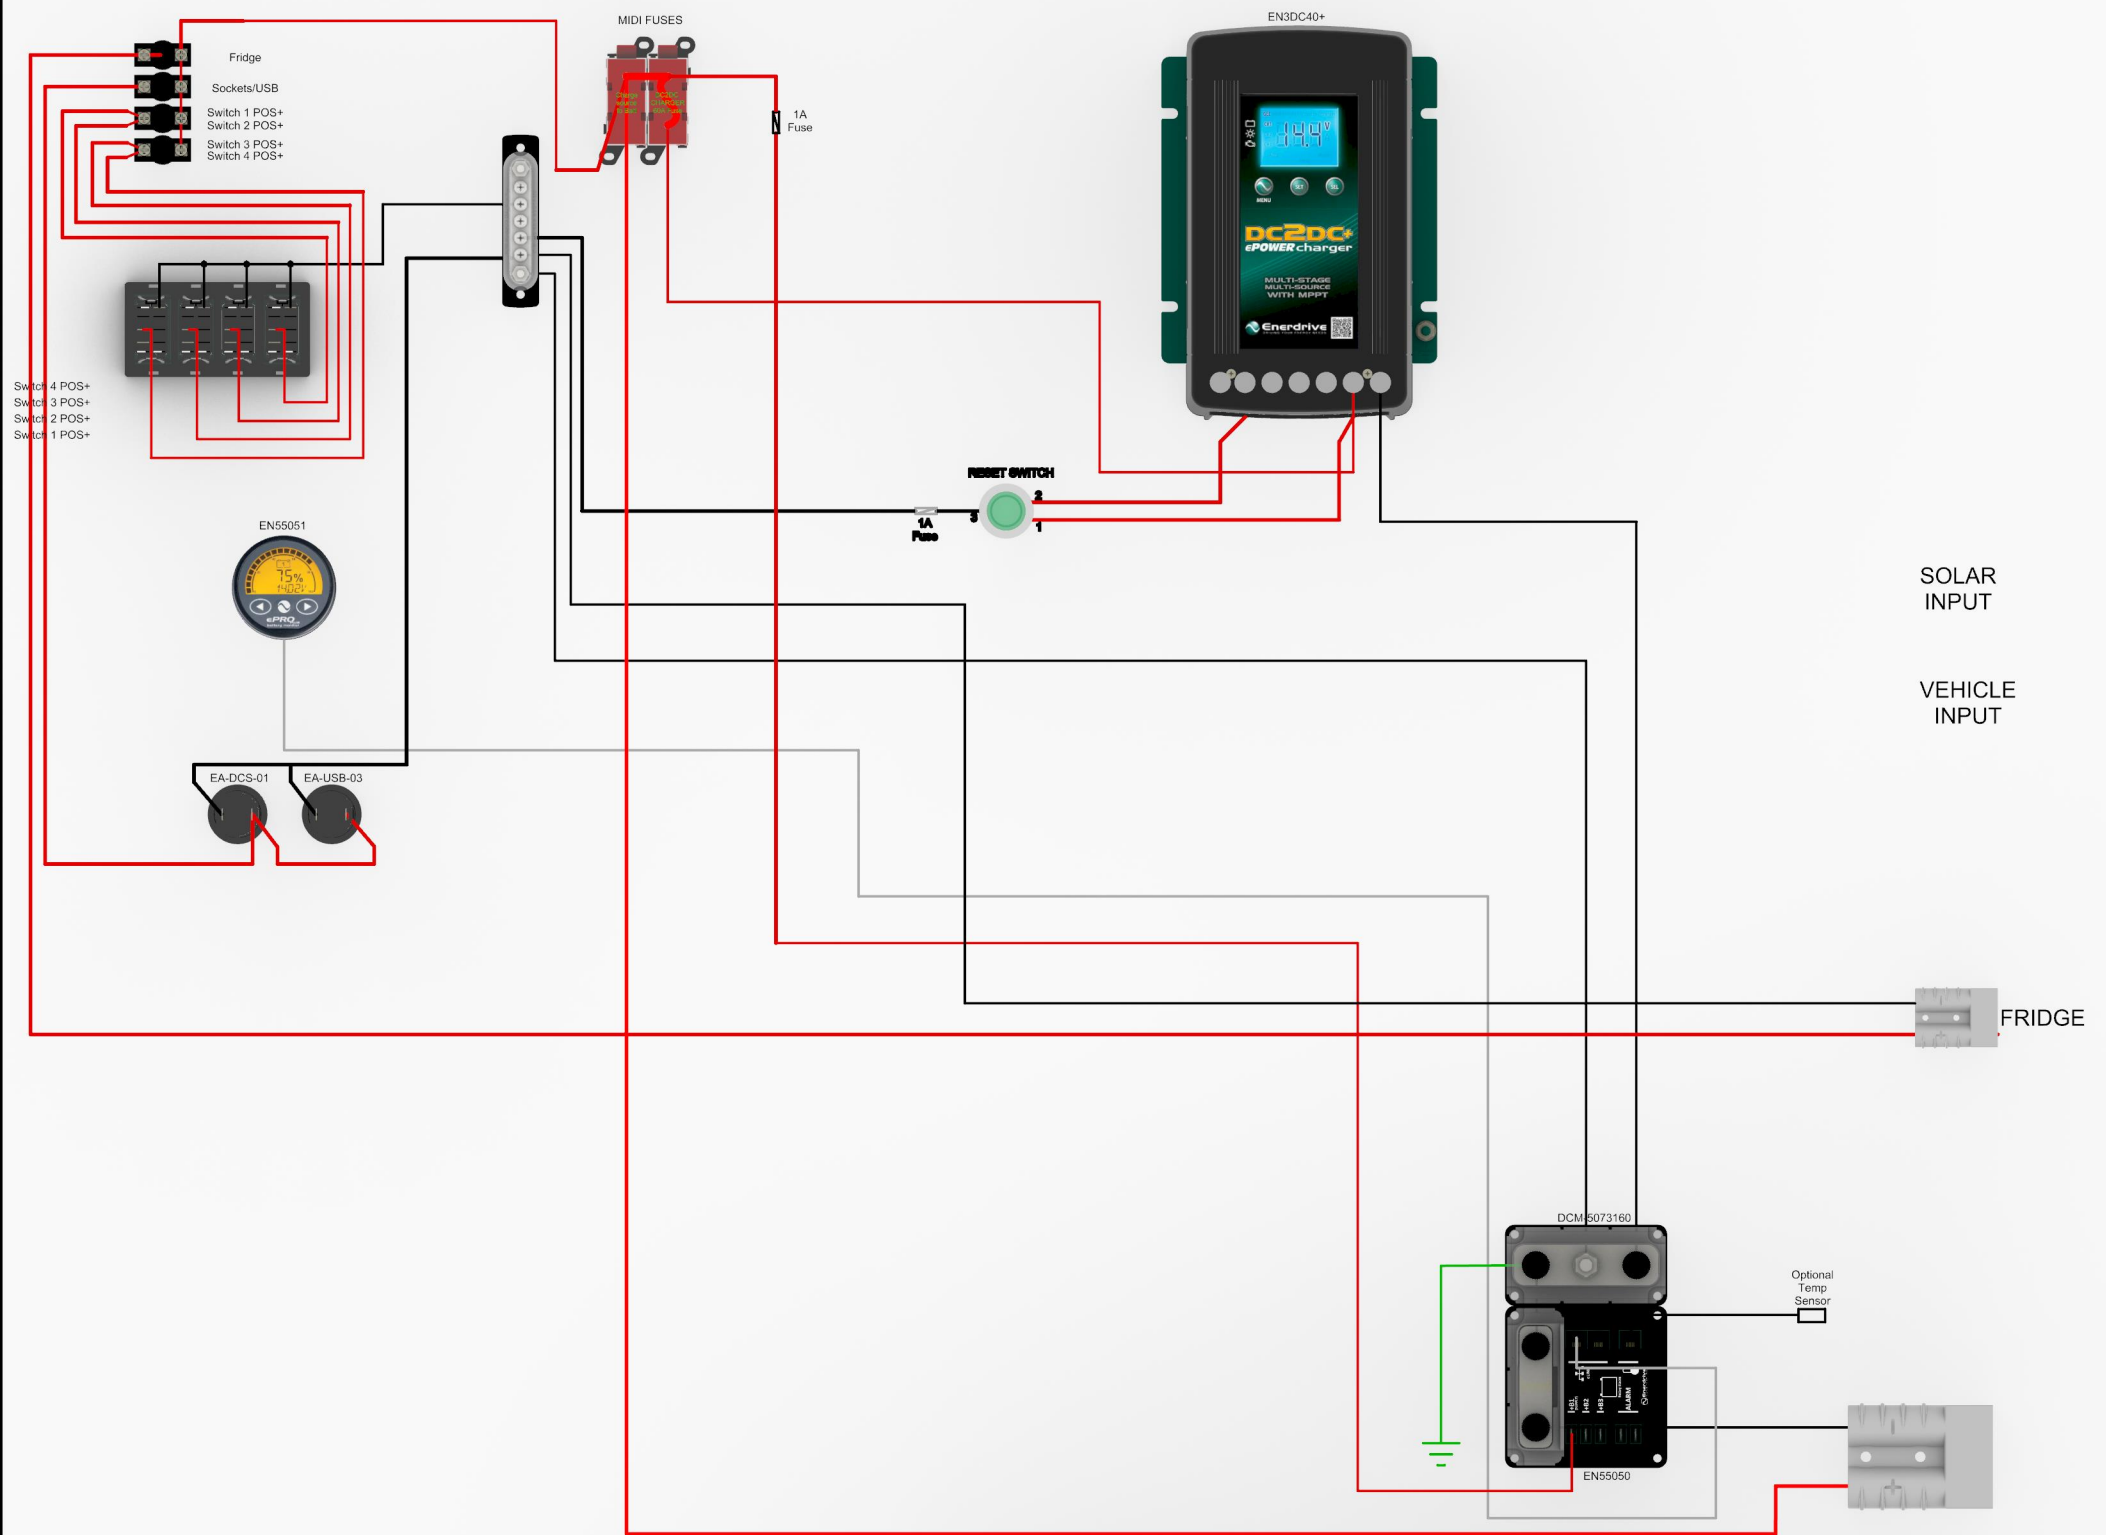

Enerdrive
DRIVING YOUR ENERGY NEEDS

Explorer - ePRO Enerdrive Wiring

BATTERY NOT INCLUDED

— ENERDRIVE POSITIVE WIRING
— ENERDRIVE NEGATIVE WIRING

This wiring diagram is only a representation on how the wiring is done and may not fully reflect exactly how your system is wired.
Circuit breakers are shown in rear view format.

Explorer - Simarine Enerdrive Wiring

This wiring diagram is only a representation on how the wiring is done and may not fully reflect exactly how your system is wired.
Circuit breakers are shown in rear view format.

Enerdrive
DRIVING YOUR ENERGY NEEDS

Explorer - Simarine-SCQ50 Enerdrive Wiring

BATTERY NOT INCLUDED

— ENERDRIVE POSITIVE WIRING
— ENERDRIVE NEGATIVE WIRING

This wiring diagram is only a representation on how the wiring is done and may not fully reflect exactly how your system is wired.
Circuit breakers are shown in rear view format.