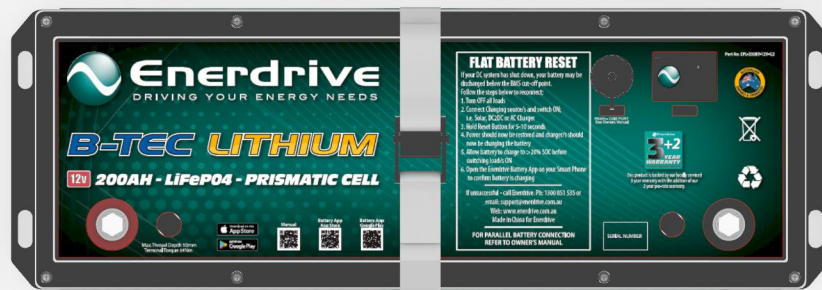

Enerdrive
DRIVING YOUR ENERGY NEEDS

Explorer - ePRO Enerdrive Wiring

BATTERY NOT INCLUDED

— ENERDRIVE POSITIVE WIRING
— ENERDRIVE NEGATIVE WIRING

This wiring diagram is only a representation on how the wiring is done and may not fully reflect exactly how your system is wired.
Circuit breakers are shown in rear view format.