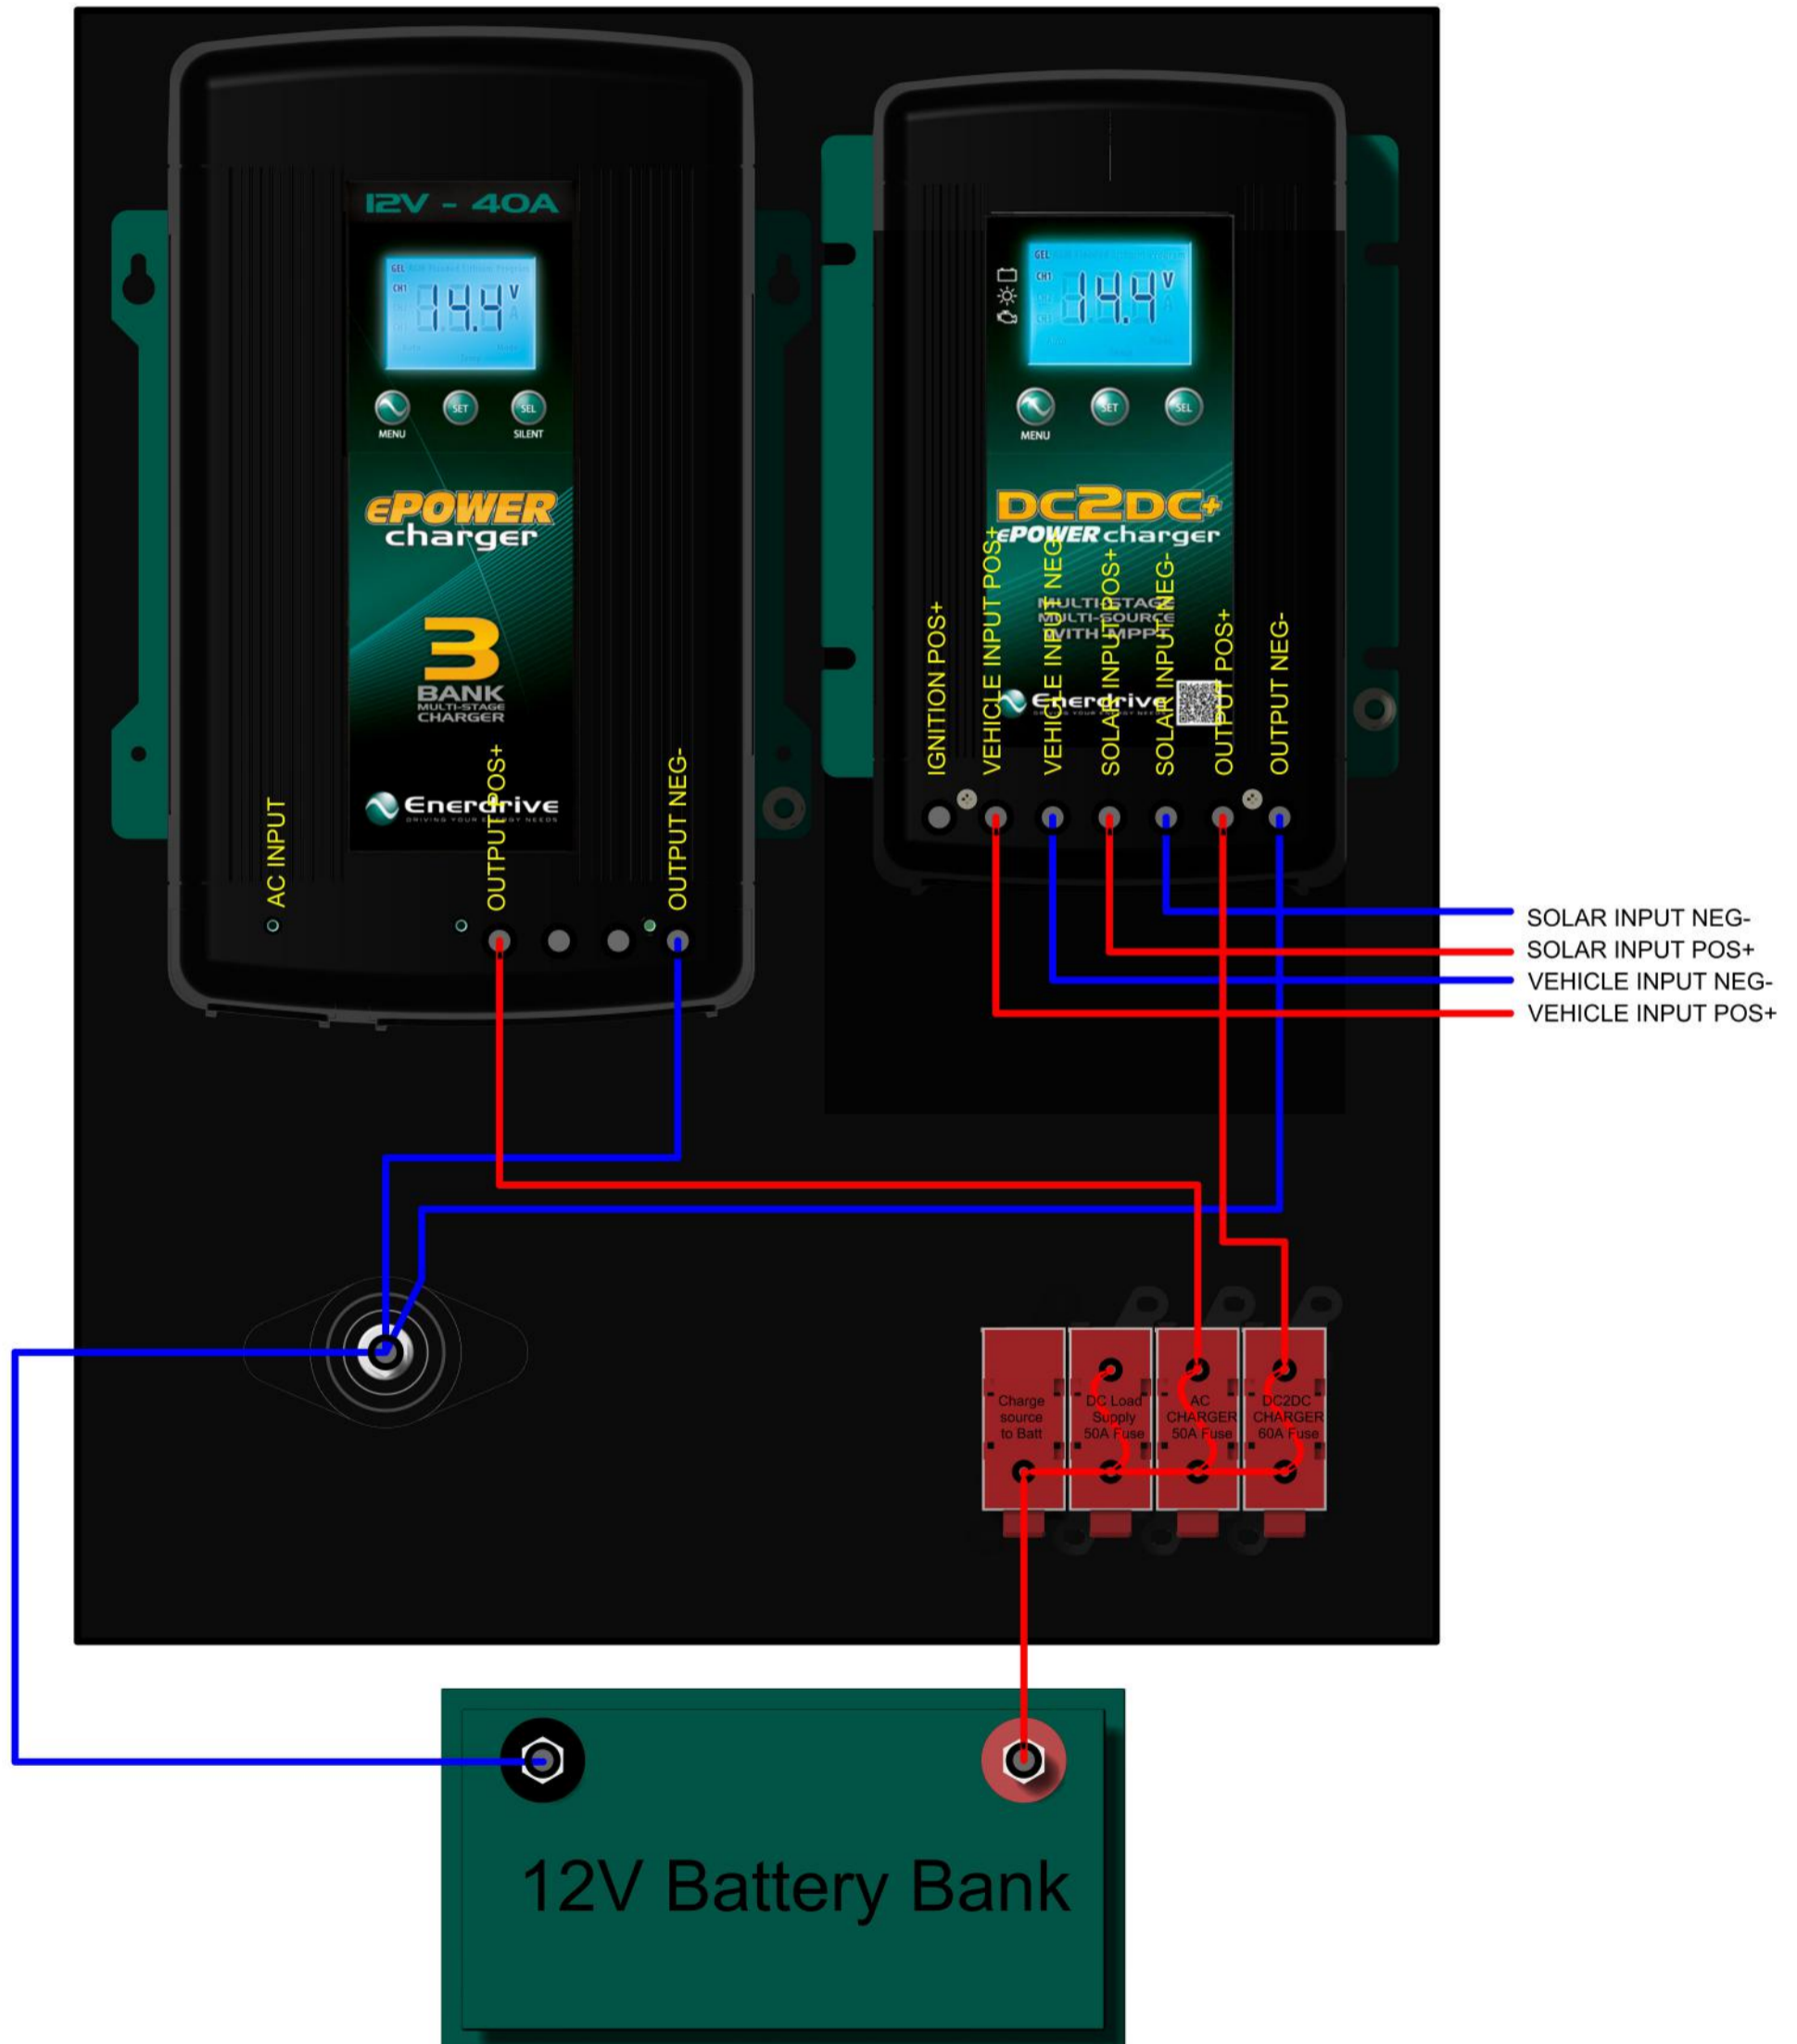

Enerdrive
DRIVING YOUR ENERGY NEEDS

RV60-RV80

K-RV60
K-RV80

W-400mm x H-480mm x D-100mm

This Drawing is for reference only and you should make sure all wiring complies with local rules and regulations.