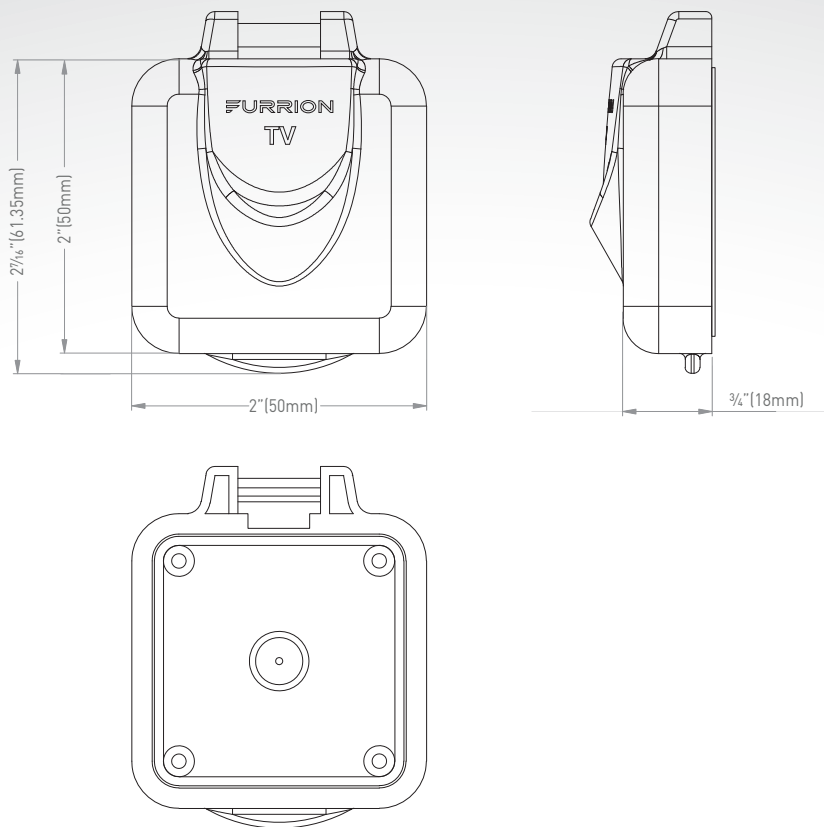

FTVINB-BS

FTVINB-GS

FTVINB-PS

UNIVERSAL FIT
WITH ALL OTHER BRANDS!

- Snap-in F-type connector
- Coax connectors ideal for satellite and cable feed
- Durable UV stabilized polyester material
- Nickel plated brass connector for improved signal transmission and corrosion resistance

- Satellite compatible
- Easy installation
- Wall mount with screws
- Weatherproof sealing
- Designed for outdoor applications

FTVINB | CABLE TV MINIATURE INLET

Specifications

Outer Casing	Polypropylene/UV resistance with EVA gasket
Terminals and Pins	Nickel plated brass pins for corrosion resistance

Packaging Information

Packaging Type	Master Carton Box
Quantity per box	192
Master Carton Dimensions (LxHxW)	13 ⁵ / ₈ " x 10 ⁷ / ₈ " x 12 ⁷ / ₁₆ " (345 x 275 x 315mm)
Master Carton Gross Weight (kg/lbs)	6.1/13.4
Master Carton Net Weight (kg/lbs)	4.6/10.1