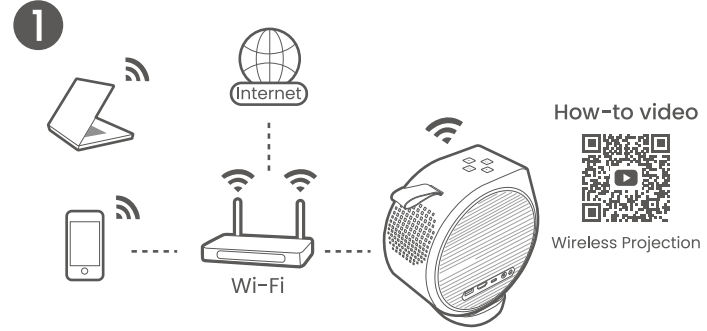

Screen Casting

2

Android