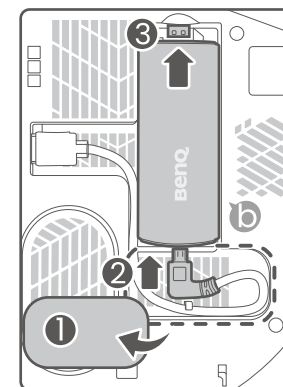

## Basic Installation

1

GV31 Remote Control

2

Speaker    Strap

3

4

4J.JS801.001