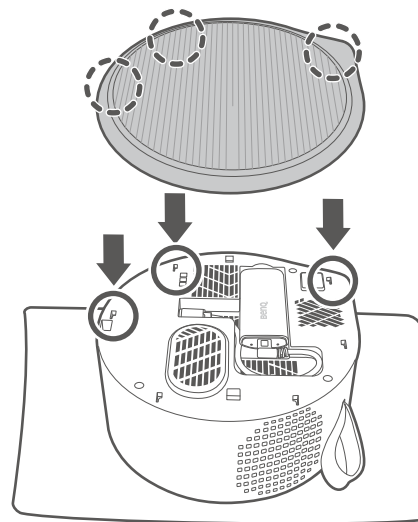

## Basic Installation

1

GV31 Remote Control

2

Speaker    Strap

3

4

4J.JS801.001

Initial setup completed.

## Screen Casting

**2**