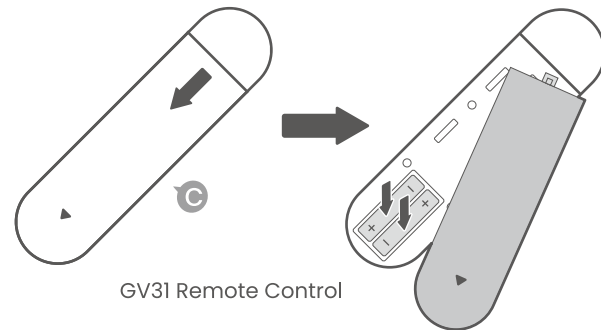

e

h

GV31  
Remote Control

c

f

i

Support.BenQ.com

Online Manual  
GV31 / QS02

## Basic Installation

1

GV31 Remote Control

2

Speaker    Strap

3

4

4J.JS801.001