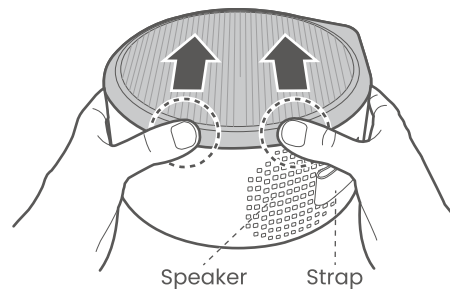

## Basic Installation

1

GV31 Remote Control

2

Speaker    Strap

3

4

4J.JS801.001