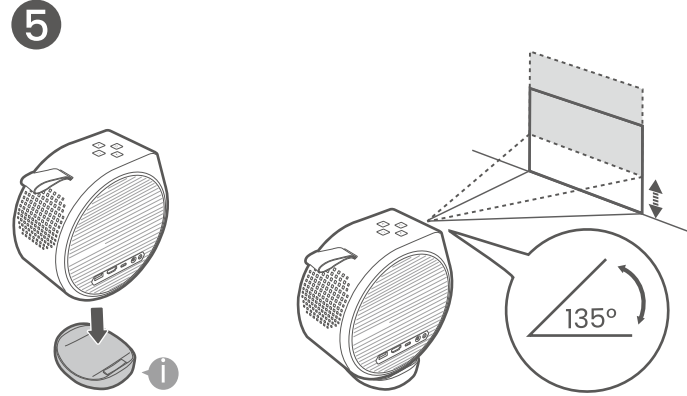

## Basic Installation

1

GV31 Remote Control

2

Speaker    Strap

3

4

4J.JS801.001