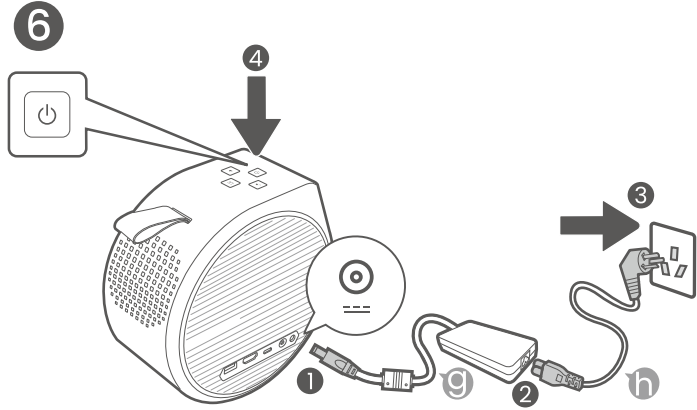

## Basic Installation

1

GV31 Remote Control

2

Speaker    Strap

3

4

4J.JS801.001

Initial setup completed.