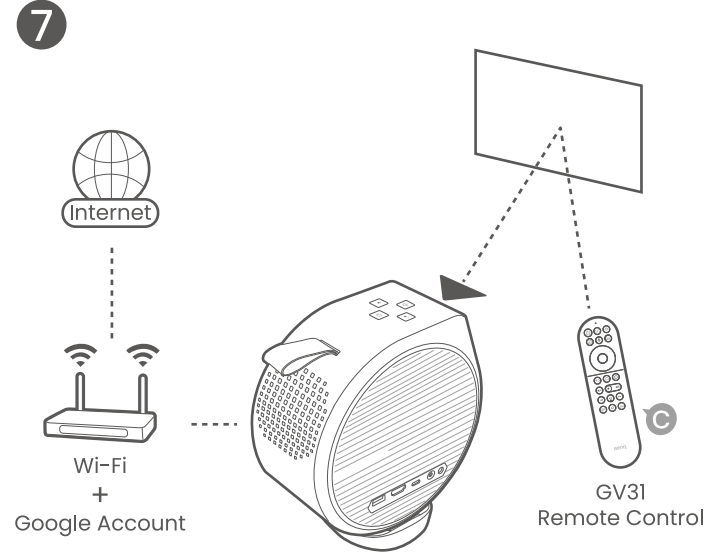

## Basic Installation

1

GV31 Remote Control

2

Speaker    Strap

3

4

4J.JS801.001

Initial setup completed.