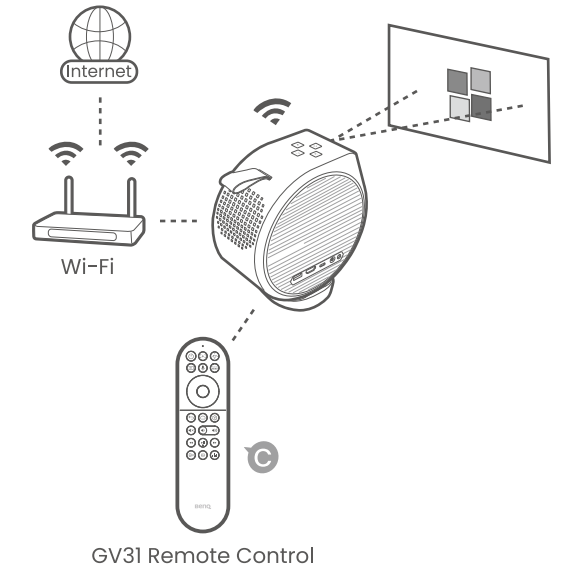

Video Streaming

More fun with your smart home projector