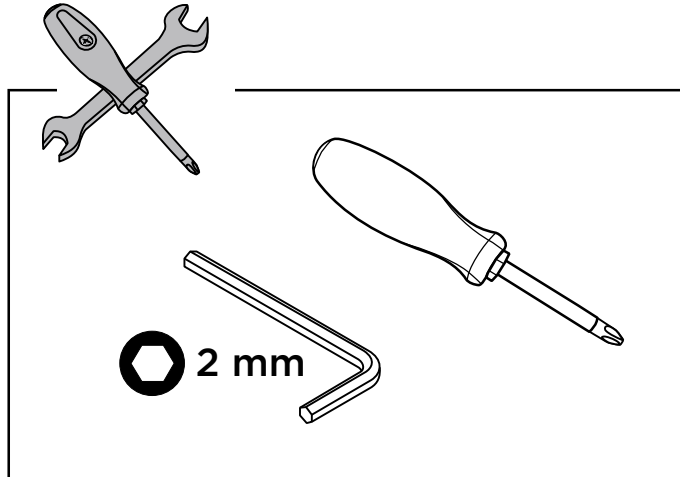

Thule Tent/LED Mounting Rail TO 5200 Disassembly

➤ Instructions

Prod no.: 301250 - 301264

Document: 5AT904-00

Date: 04/08/2015

Bring your life
thule.com

DISASSEMBLY