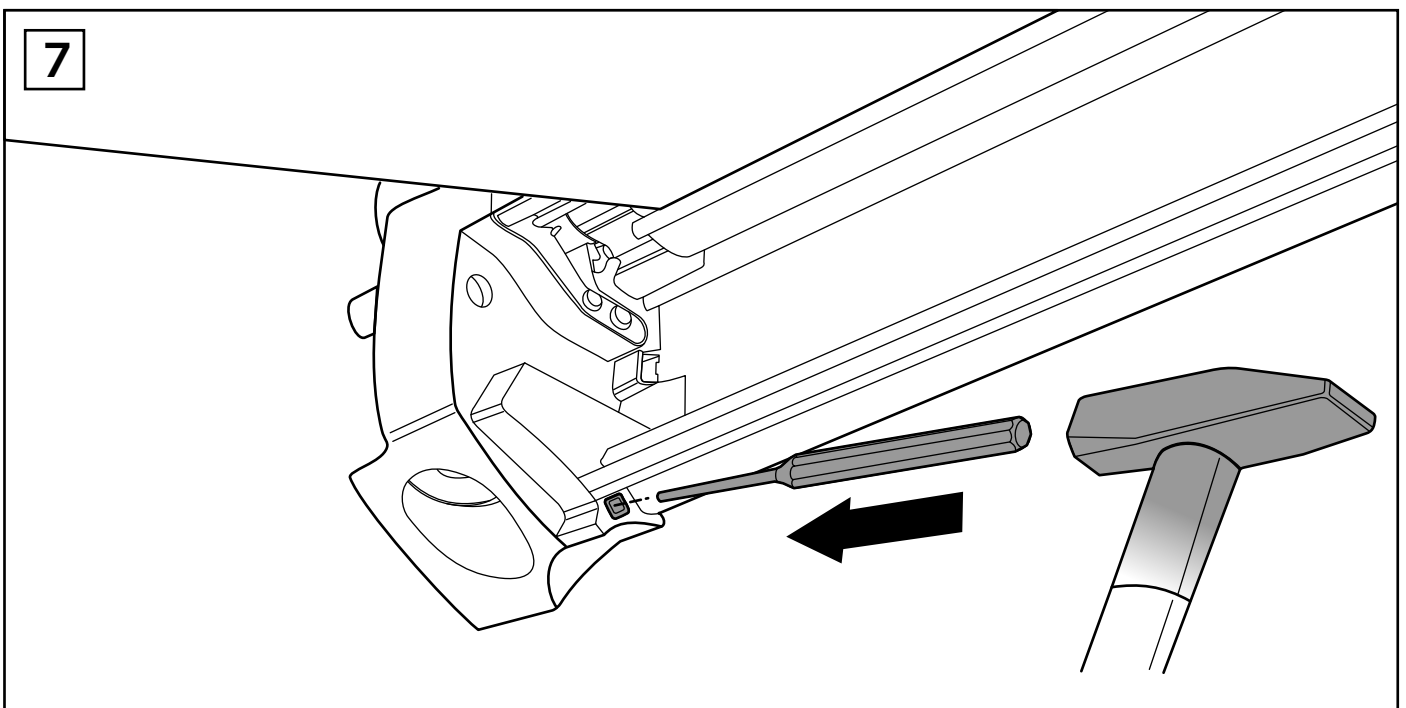

Thule Tent/LED Mounting Rail TO 5200 Installation

➤ Instructions

INSTALLATION - Tent / LED Mounting Rail TO 5200

3 B

CLICK

4

i

THULE SWEDEN omnistor

THULE STRAP KIT FOR ORGANIZERS

THULE FLEXIBLE LED-STRIP

THULE QUICKFIT

THULE EASYLINK

INSTALLATION - Thule Flexible LED-Strip

8

9 A

9 B