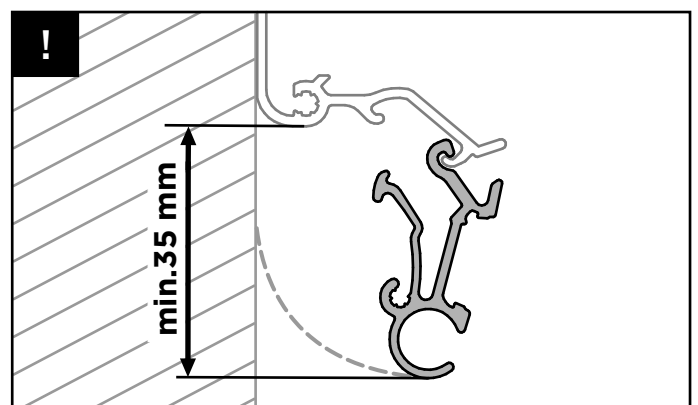

Thule Tent/LED Mounting Rail TO 5200 Installation

➤ Instructions

INSTALLATION - Tent / LED Mounting Rail TO 5200

3 B

CLICK

4

i

THULE SWEDEN omnistor

THULE STRAP KIT FOR ORGANIZERS

THULE FLEXIBLE LED-STRIP

THULE QUICKFIT

THULE EASYLINK

INSTALLATION - Thule Flexible LED-Strip

8

9 A

9 B