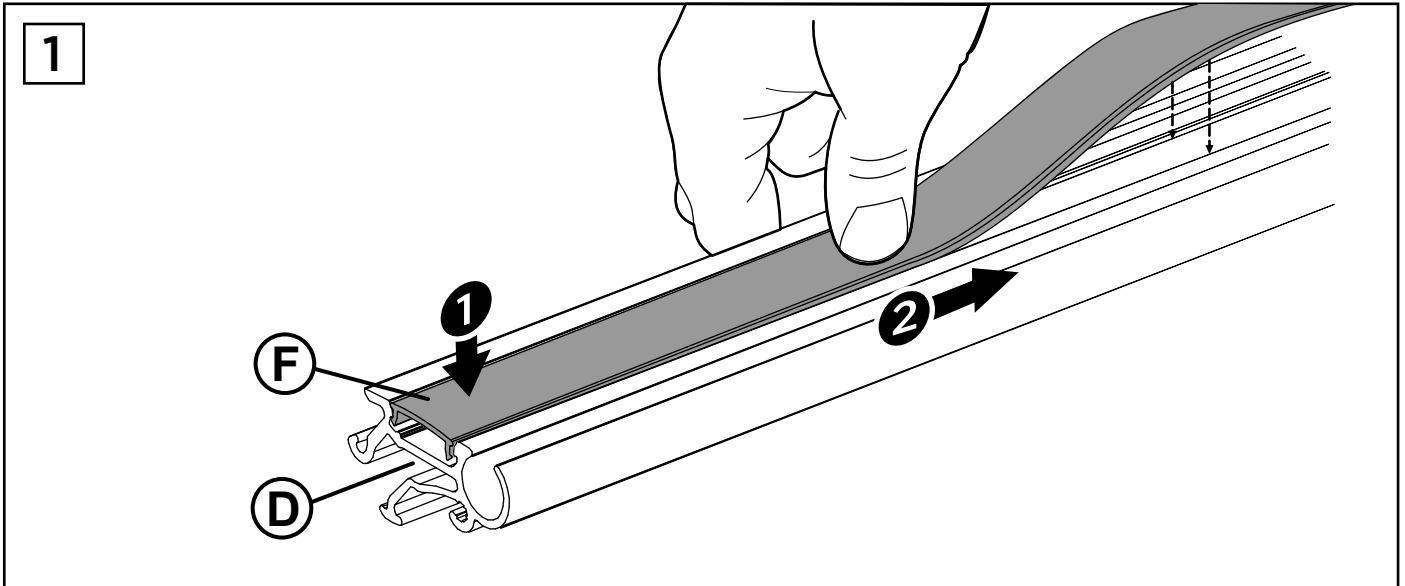

Thule Tent/LED Mounting Rail TO 5200 Installation

➤ Instructions

INSTALLATION - Tent / LED Mounting Rail TO 5200

3 B

CLICK

4

i

THULE SWEDEN omnistor

THULE STRAP KIT FOR ORGANIZERS

THULE FLEXIBLE LED-STRIP

THULE QUICKFIT

THULE EASYLINK

INSTALLATION - Thule Flexible LED-Strip

8

9 A

9 B