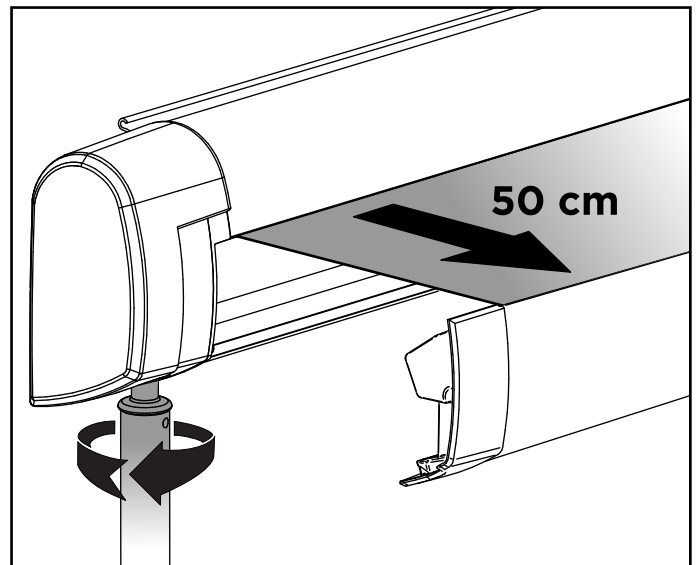

Thule Tent/LED Mounting Rail TO 5200 Installation

➤ Instructions

INSTALLATION - Tent / LED Mounting Rail TO 5200

3 B

CLICK

4

i

THULE SWEDEN omnistor

THULE STRAP KIT FOR ORGANIZERS

THULE FLEXIBLE LED-STRIP

THULE QUICKFIT

THULE EASYLINK

INSTALLATION - Thule Flexible LED-Strip

8

9 A

9 B