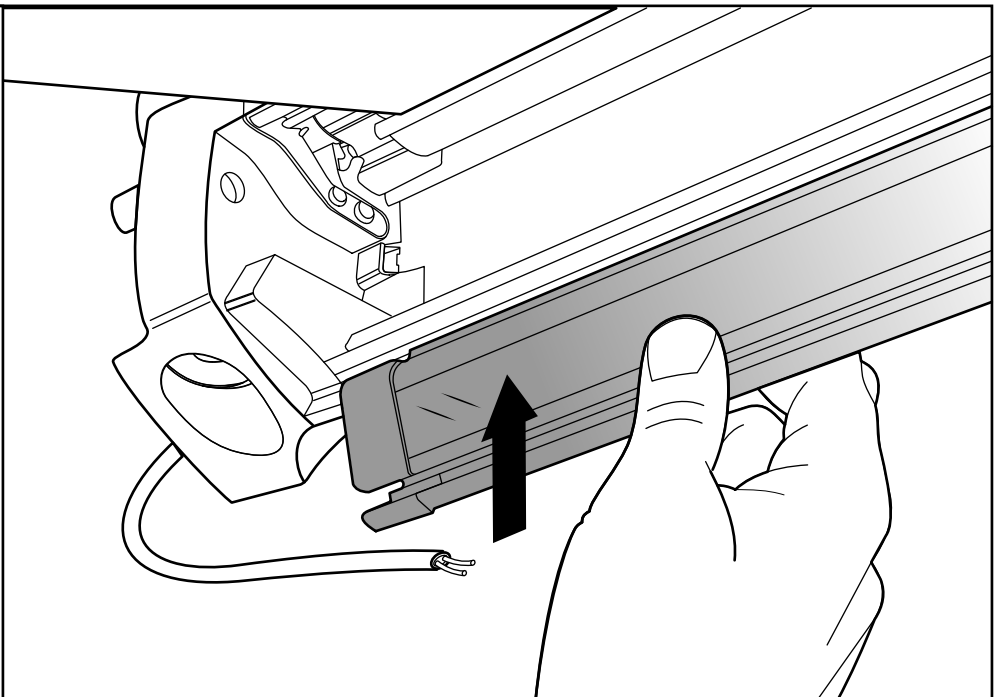

Thule Tent/LED Mounting Rail TO 5200 Installation

➤ Instructions

INSTALLATION - Tent / LED Mounting Rail TO 5200

3 B

CLICK

4

i

THULE SWEDEN omnistor

THULE STRAP KIT FOR ORGANIZERS

THULE FLEXIBLE LED-STRIP

THULE QUICKFIT

THULE EASYLINK

INSTALLATION - Thule Flexible LED-Strip

8

9 A

9 B