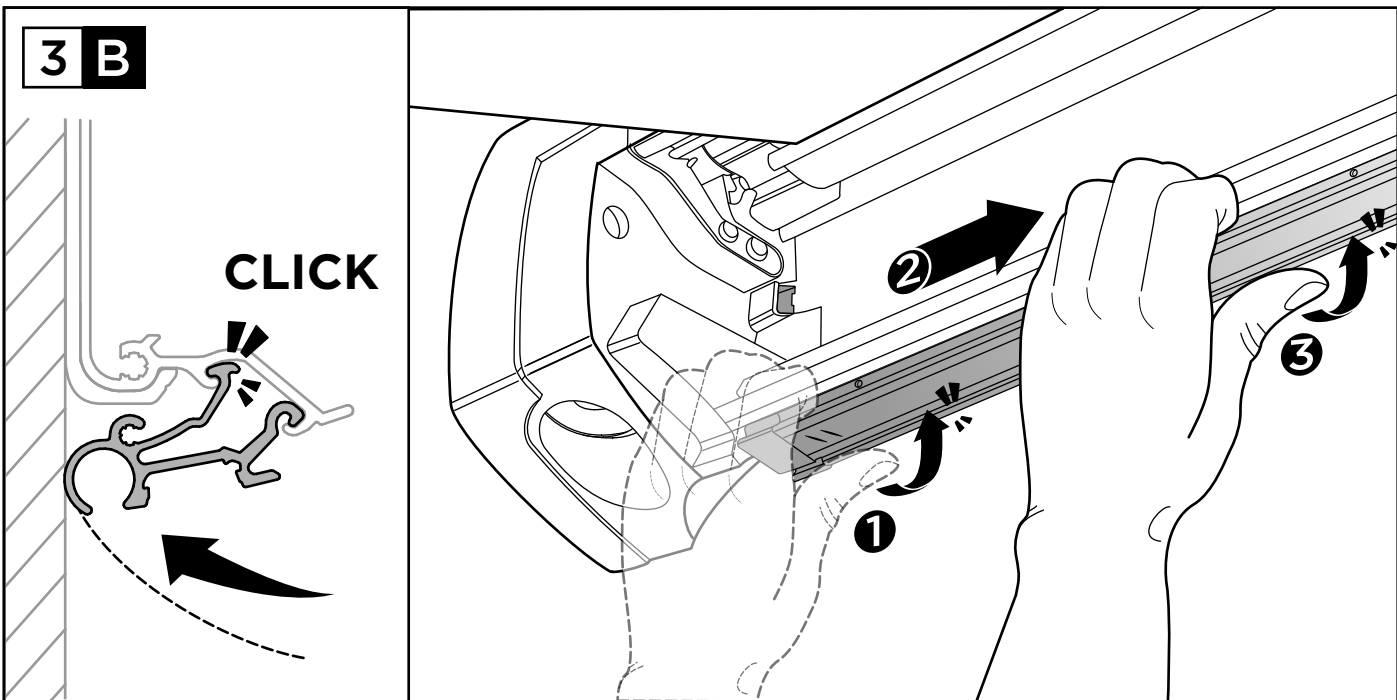

Thule Tent/LED Mounting Rail TO 5200 Installation

➤ Instructions

INSTALLATION - Tent / LED Mounting Rail TO 5200

3 B

CLICK

4

i

THULE SWEDEN omnistor

THULE STRAP KIT FOR ORGANIZERS

THULE FLEXIBLE LED-STRIP

THULE QUICKFIT

THULE EASYLINK

INSTALLATION - Thule Flexible LED-Strip

8

9 A

9 B