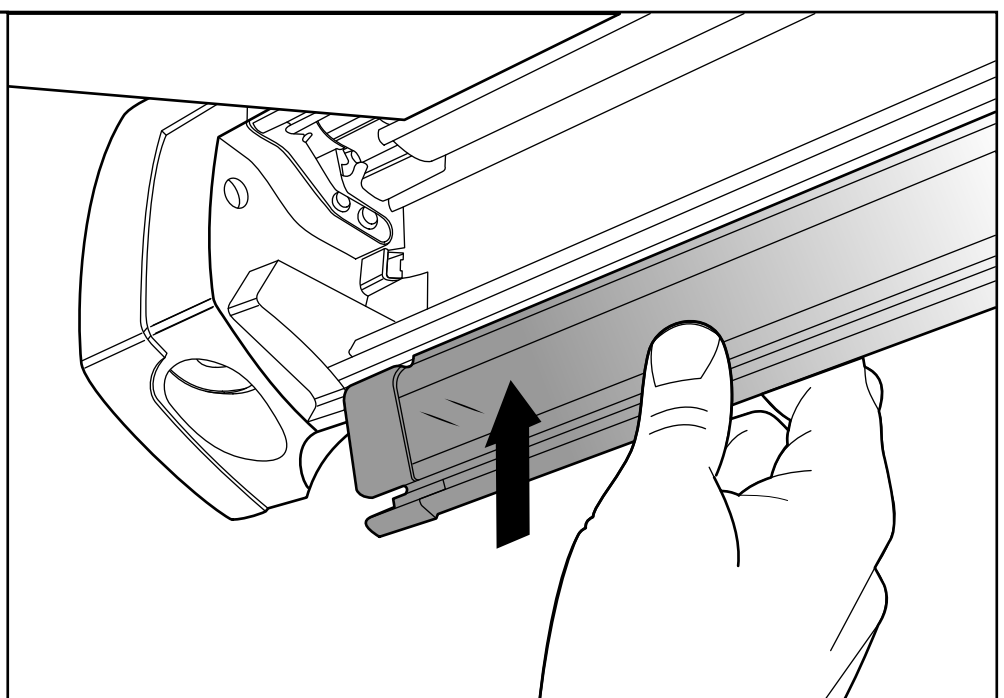

Thule Tent/LED Mounting Rail TO 5200 Installation

➤ Instructions

INSTALLATION - Tent / LED Mounting Rail TO 5200

3 B

CLICK

4

i

THULE SWEDEN omnistor