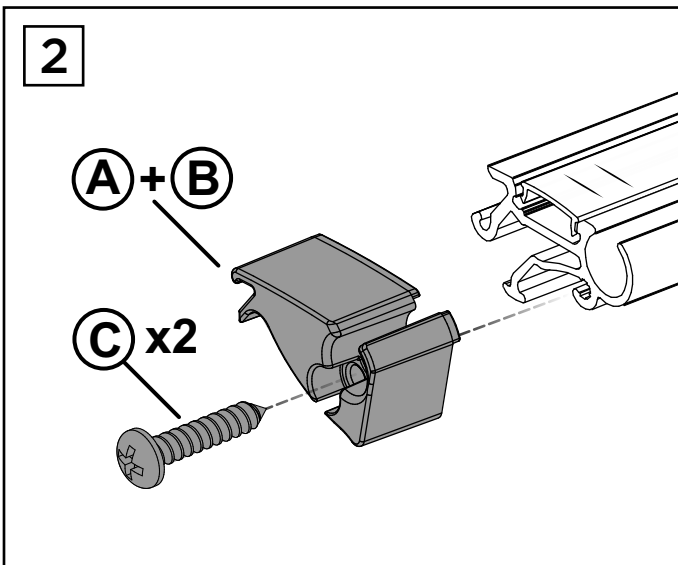

Thule Tent/LED Mounting Rail TO 5200 Installation

➤ Instructions

INSTALLATION - Tent / LED Mounting Rail TO 5200

3 B

CLICK

4

i

THULE SWEDEN omnistor

THULE STRAP KIT FOR ORGANIZERS

THULE FLEXIBLE LED-STRIP

THULE QUICKFIT

THULE EASYLINK

INSTALLATION - Thule Flexible LED-Strip

8

9 A

9 B