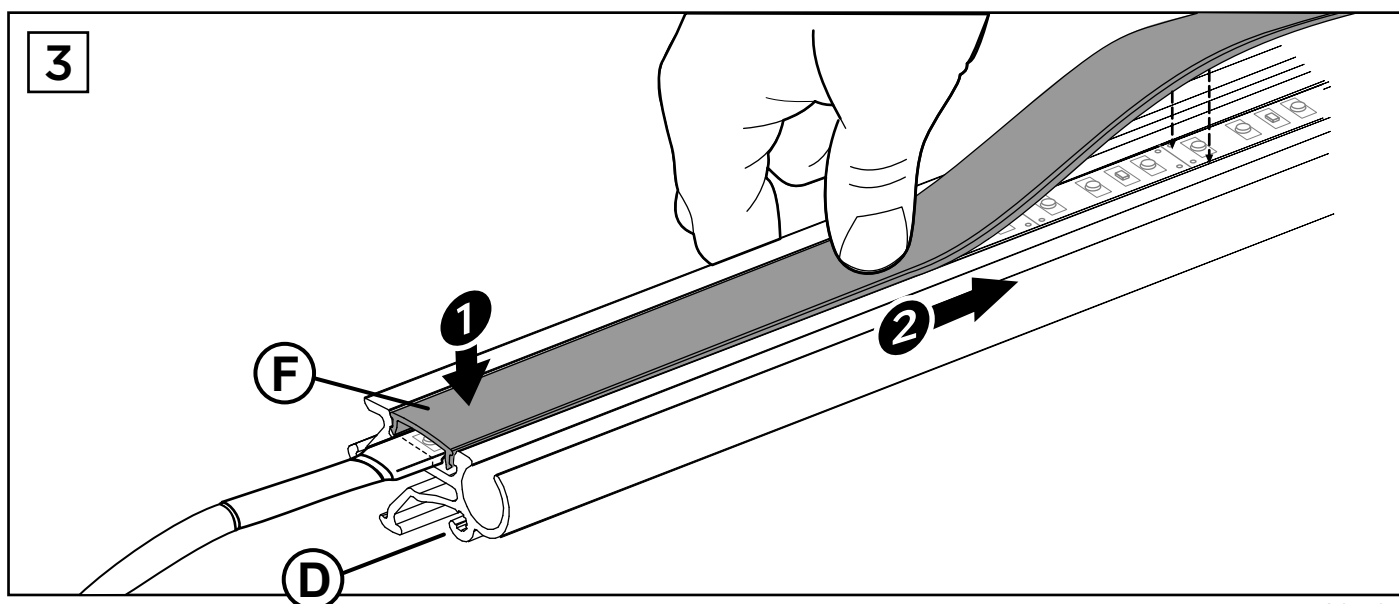

Thule Tent/LED Mounting Rail TO 5200 Installation

➤ Instructions

INSTALLATION - Tent / LED Mounting Rail TO 5200

3 B

CLICK

4

i

THULE SWEDEN omnistor

THULE STRAP KIT FOR ORGANIZERS

THULE FLEXIBLE LED-STRIP

THULE QUICKFIT

THULE EASYLINK

INSTALLATION - Thule Flexible LED-Strip

8

9 A

9 B