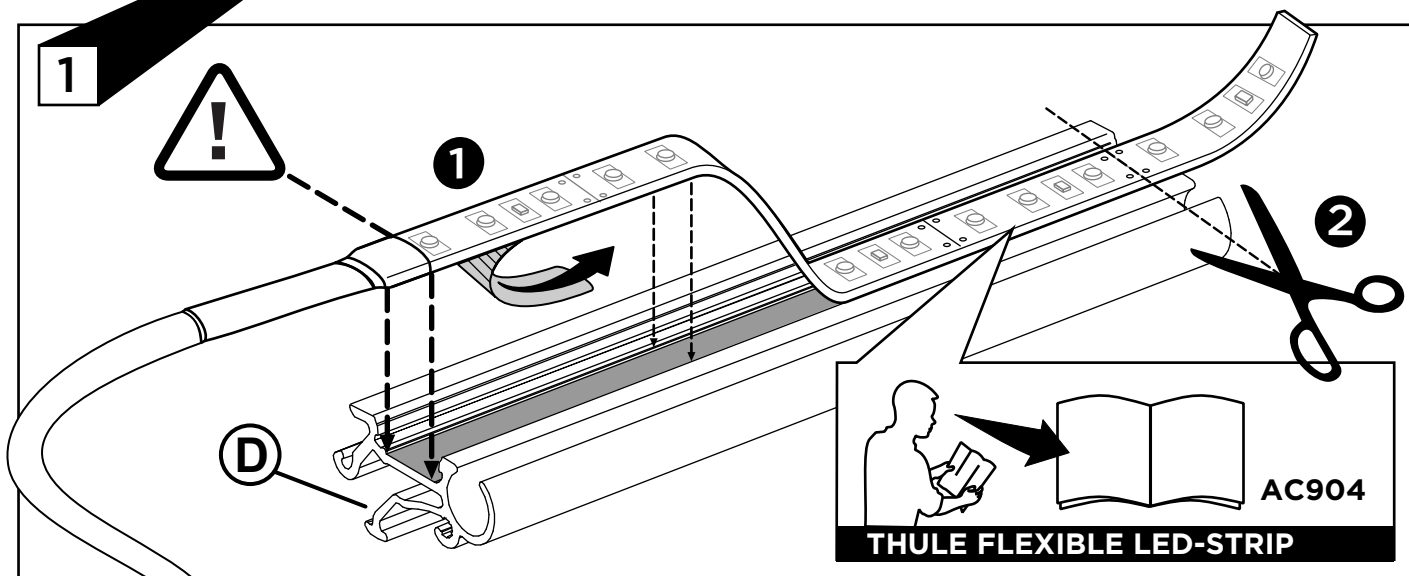

Thule Tent/LED Mounting Rail TO 5200 Installation

➤ Instructions

INSTALLATION - Tent / LED Mounting Rail TO 5200

3 B

CLICK

4

i

THULE SWEDEN omnistor

THULE STRAP KIT FOR ORGANIZERS

THULE FLEXIBLE LED-STRIP

THULE QUICKFIT

THULE EASYLINK

INSTALLATION - Thule Flexible LED-Strip

8

9 A

9 B