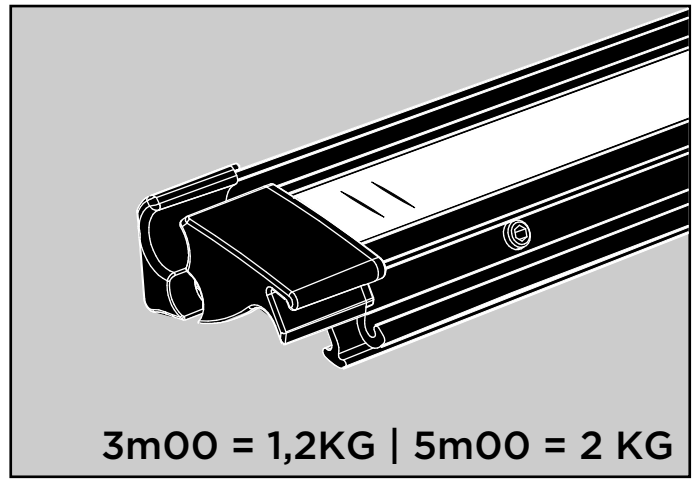

Thule Tent/LED Mounting Rail TO 5200 Installation

➤ Instructions

INSTALLATION - Tent / LED Mounting Rail TO 5200

3 B

CLICK

4

i

THULE SWEDEN omnistor