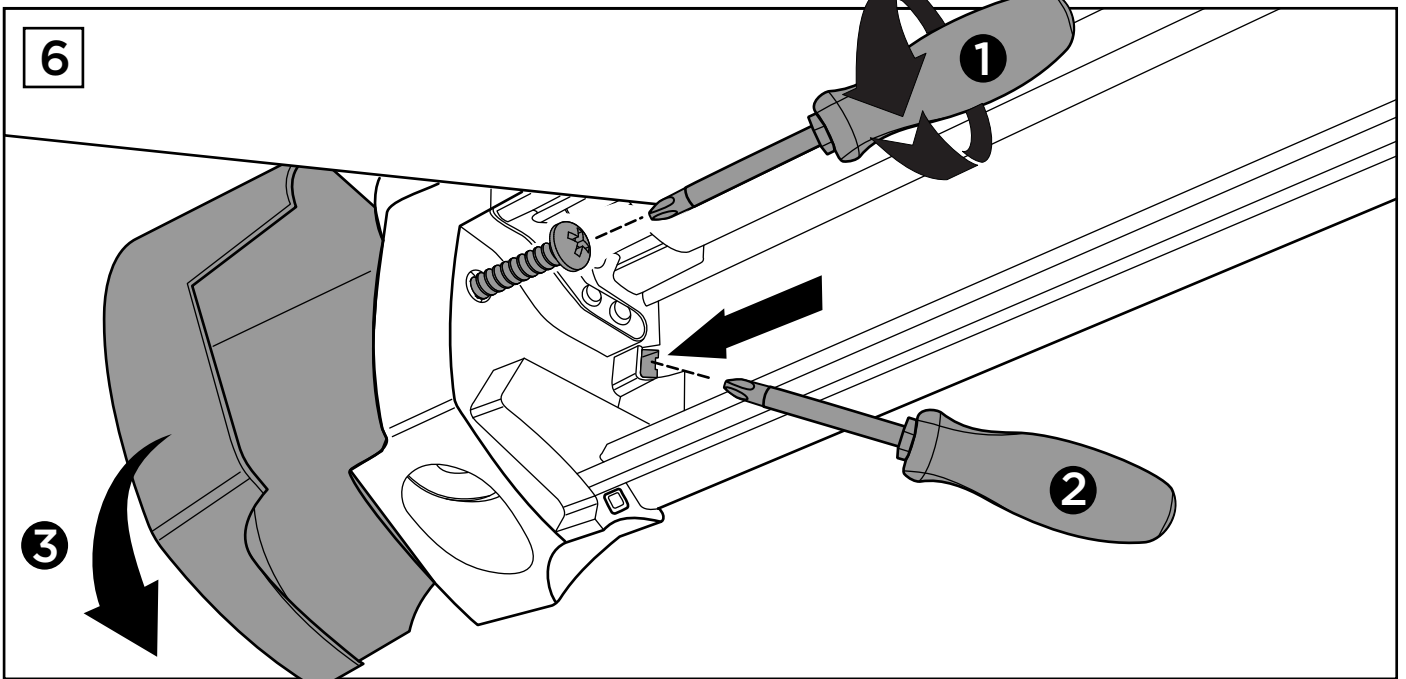

Thule Tent/LED Mounting Rail TO 5200 Installation

➤ Instructions

INSTALLATION - Tent / LED Mounting Rail TO 5200

3 B

CLICK

4

i

THULE SWEDEN omnistor

THULE STRAP KIT FOR ORGANIZERS

THULE FLEXIBLE LED-STRIP

THULE QUICKFIT

THULE EASYLINK

INSTALLATION - Thule Flexible LED-Strip

8

9 A

9 B