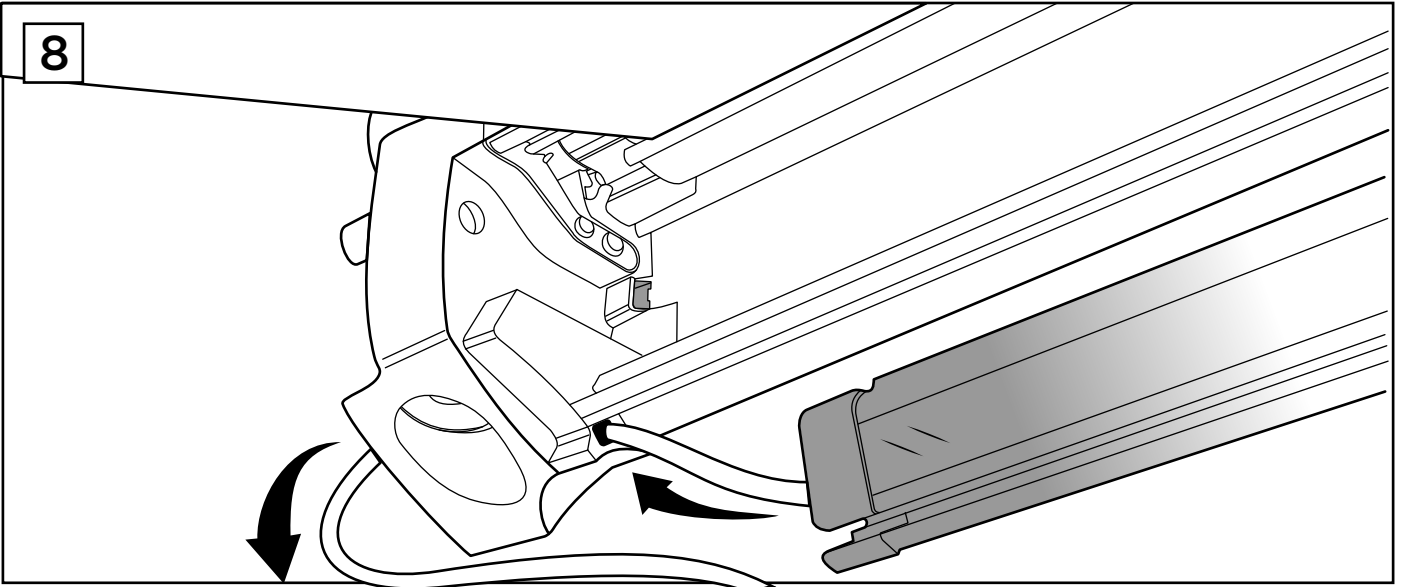

Thule Tent/LED Mounting Rail TO 5200 Installation

➤ Instructions

INSTALLATION - Tent / LED Mounting Rail TO 5200

3 B

CLICK

4

i

THULE SWEDEN omnistor

THULE STRAP KIT FOR ORGANIZERS

THULE FLEXIBLE LED-STRIP

THULE QUICKFIT

THULE EASYLINK

INSTALLATION - Thule Flexible LED-Strip

8

9 A

9 B