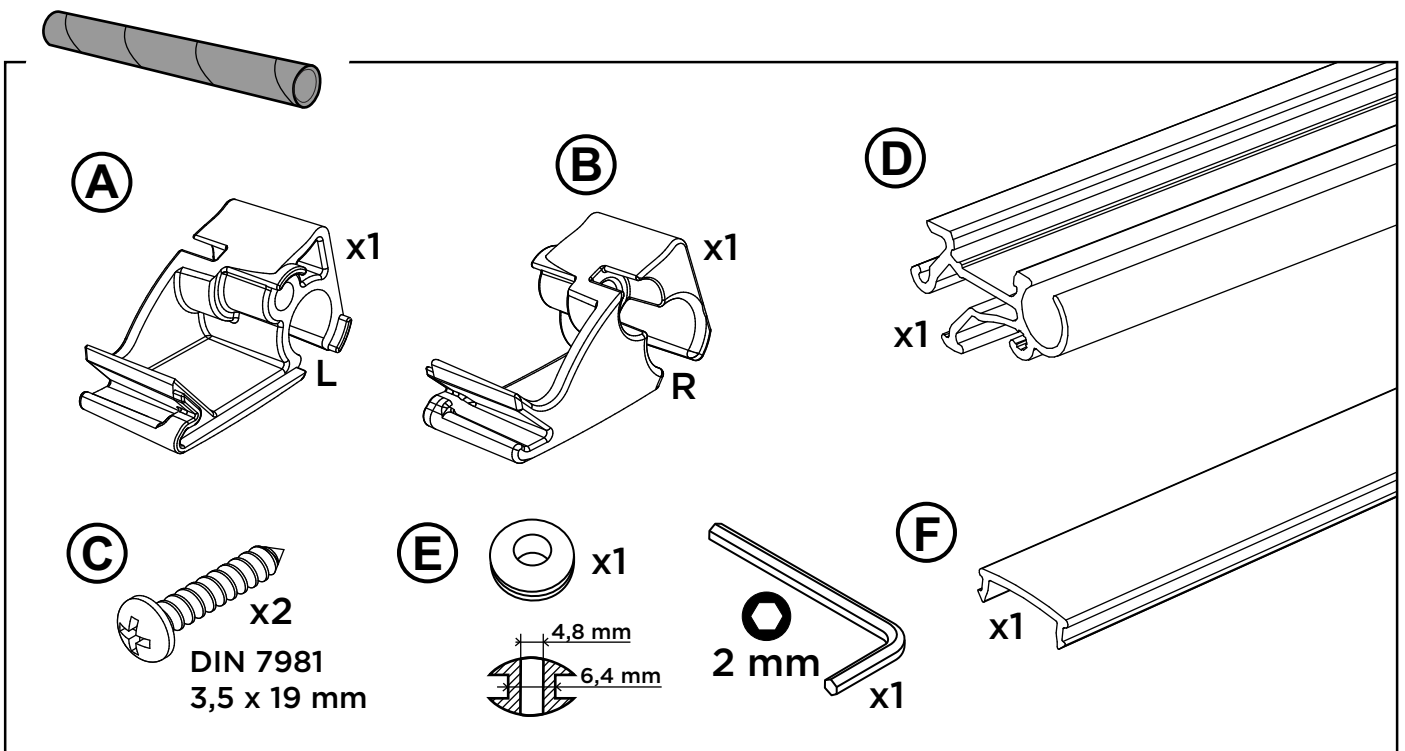

Thule Tent/LED Mounting Rail TO 5200 Installation

➤ Instructions

INSTALLATION - Tent / LED Mounting Rail TO 5200

3 B

CLICK

4

i

THULE SWEDEN omnistor

THULE STRAP KIT FOR ORGANIZERS

THULE FLEXIBLE LED-STRIP

THULE QUICKFIT

THULE EASYLINK

INSTALLATION - Thule Flexible LED-Strip

8

9 A

9 B