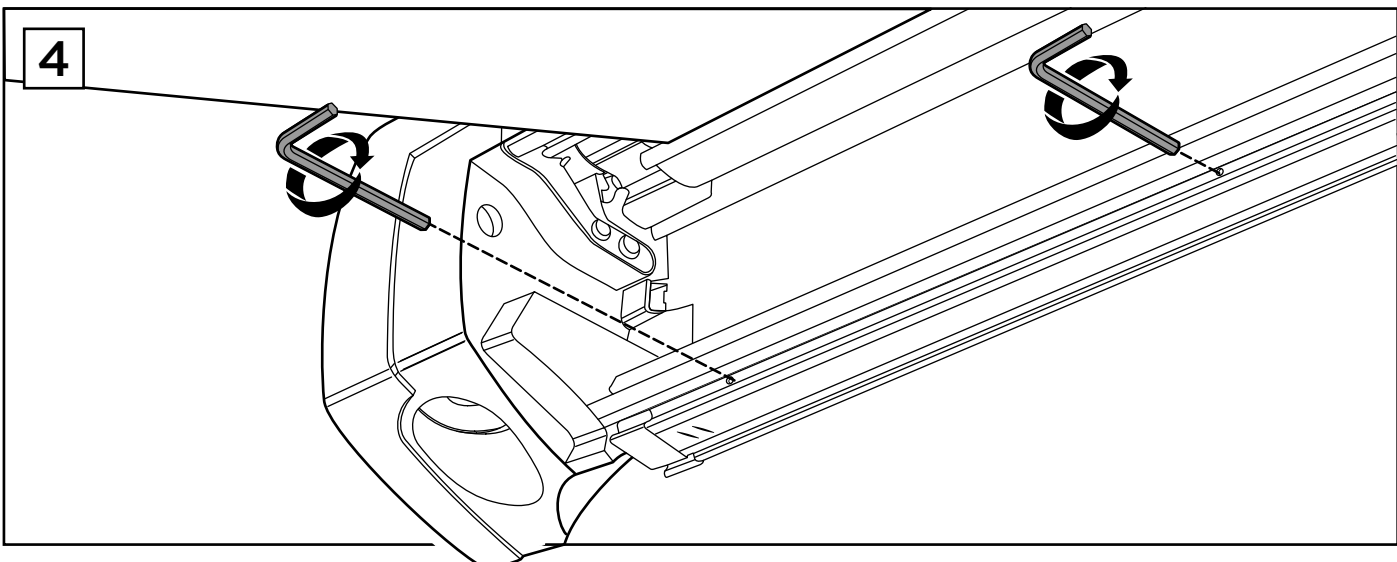

Thule Tent/LED Mounting Rail TO 5200 Installation

➤ Instructions

INSTALLATION - Tent / LED Mounting Rail TO 5200

3 B

CLICK

4

i

THULE SWEDEN omnistor

THULE STRAP KIT FOR ORGANIZERS

THULE FLEXIBLE LED-STRIP

THULE QUICKFIT

THULE EASYLINK

INSTALLATION - Thule Flexible LED-Strip

8

9 A

9 B