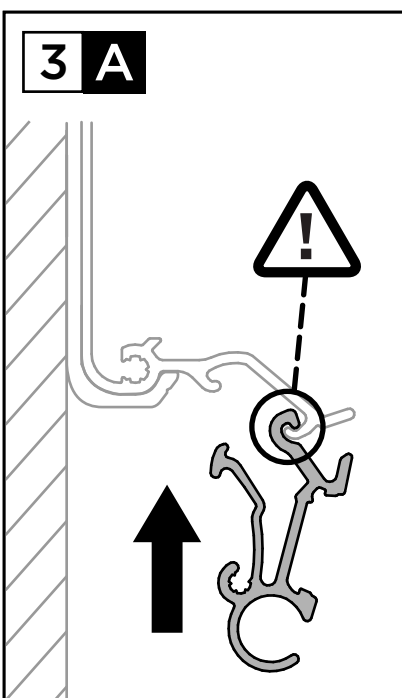

Thule Tent/LED Mounting Rail TO 5200 Installation

➤ Instructions

INSTALLATION - Tent / LED Mounting Rail TO 5200

3 B

CLICK

4

i

THULE SWEDEN omnistor

THULE STRAP KIT FOR ORGANIZERS

THULE FLEXIBLE LED-STRIP

THULE QUICKFIT

THULE EASYLINK

INSTALLATION - Thule Flexible LED-Strip

8

9 A

9 B