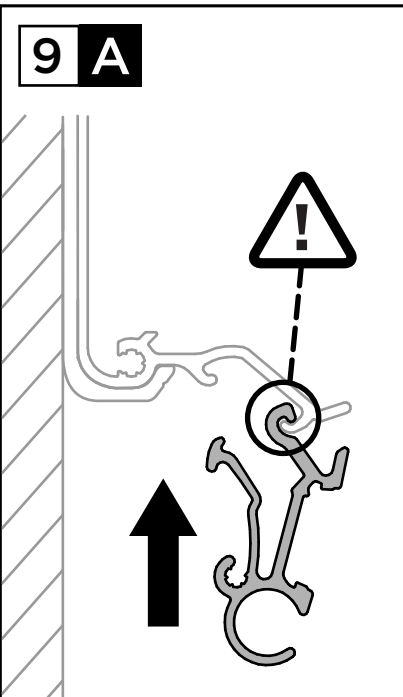

Thule Tent/LED Mounting Rail TO 5200 Installation

➤ Instructions

INSTALLATION - Tent / LED Mounting Rail TO 5200

3 B

CLICK

4

i

THULE SWEDEN omnistor

THULE STRAP KIT FOR ORGANIZERS

THULE FLEXIBLE LED-STRIP

THULE QUICKFIT

THULE EASYLINK

INSTALLATION - Thule Flexible LED-Strip

8

9 A

9 B