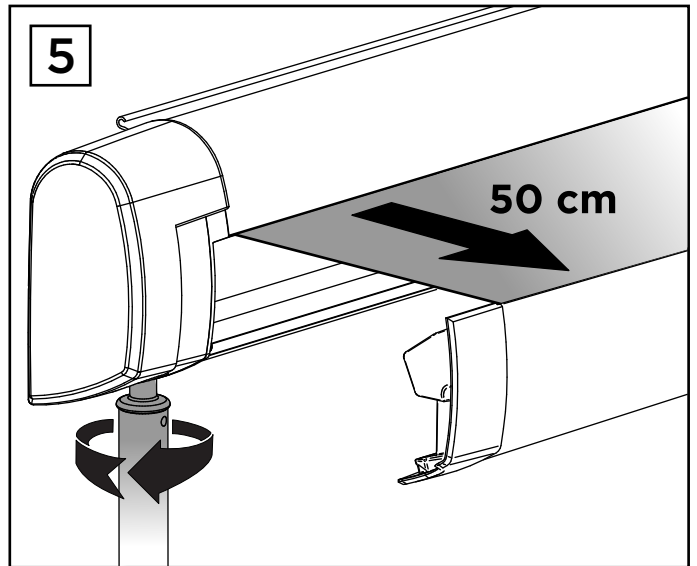

Thule Tent/LED Mounting Rail TO 5200 Installation

➤ Instructions

INSTALLATION - Tent / LED Mounting Rail TO 5200

3 B

CLICK

4

i

THULE SWEDEN omnistor

THULE STRAP KIT FOR ORGANIZERS

THULE FLEXIBLE LED-STRIP

THULE QUICKFIT

THULE EASYLINK

INSTALLATION - Thule Flexible LED-Strip

8

9 A

9 B