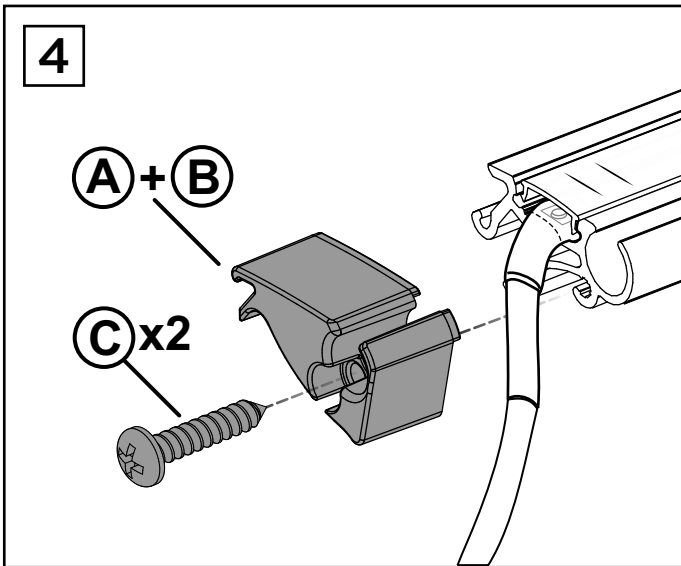

Thule Tent/LED Mounting Rail TO 5200 Installation

➤ Instructions

INSTALLATION - Tent / LED Mounting Rail TO 5200

3 B

CLICK

4

i

THULE SWEDEN omnistor

THULE STRAP KIT FOR ORGANIZERS

THULE FLEXIBLE LED-STRIP

THULE QUICKFIT

THULE EASYLINK

INSTALLATION - Thule Flexible LED-Strip

8

9 A

9 B