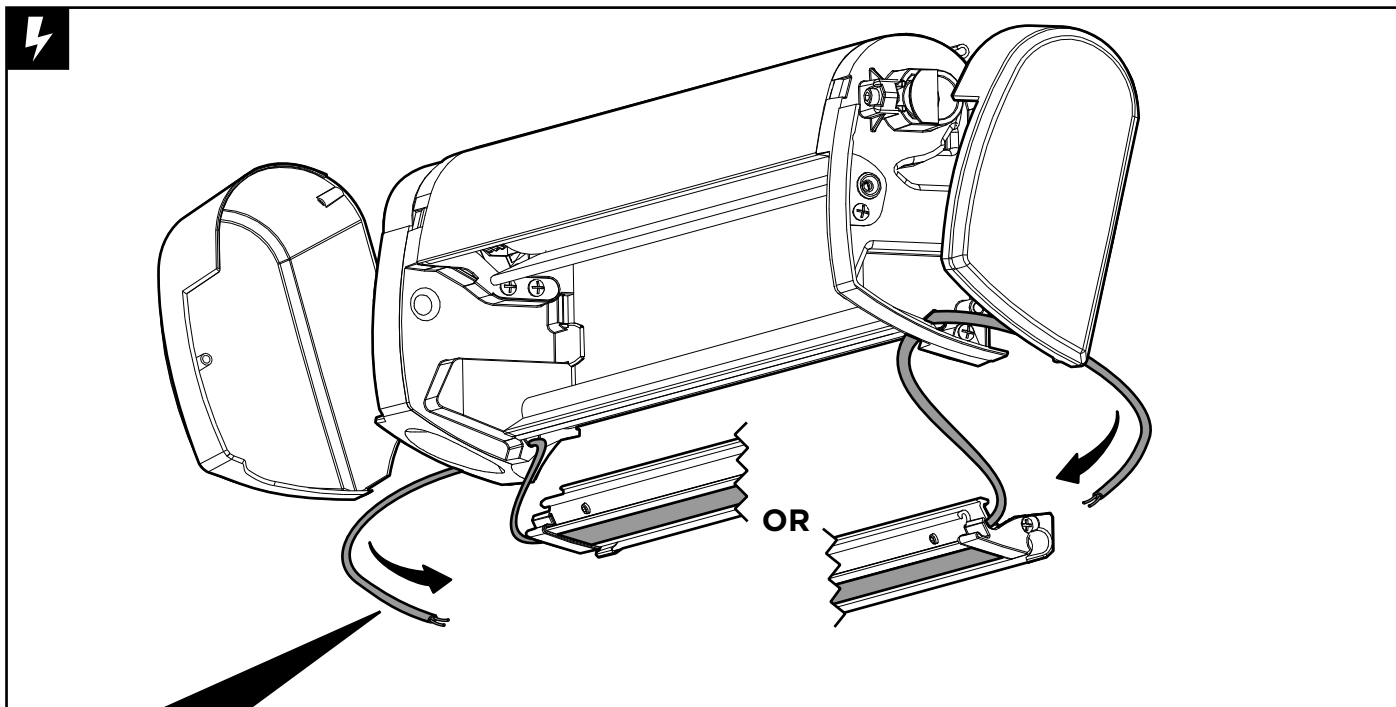

Thule Tent/LED Mounting Rail TO 5200 Installation

➤ Instructions

INSTALLATION - Tent / LED Mounting Rail TO 5200

3 B

CLICK

4

i

THULE SWEDEN omnistor

THULE STRAP KIT FOR ORGANIZERS

THULE FLEXIBLE LED-STRIP

THULE QUICKFIT

THULE EASYLINK

INSTALLATION - Thule Flexible LED-Strip

8

9 A

9 B