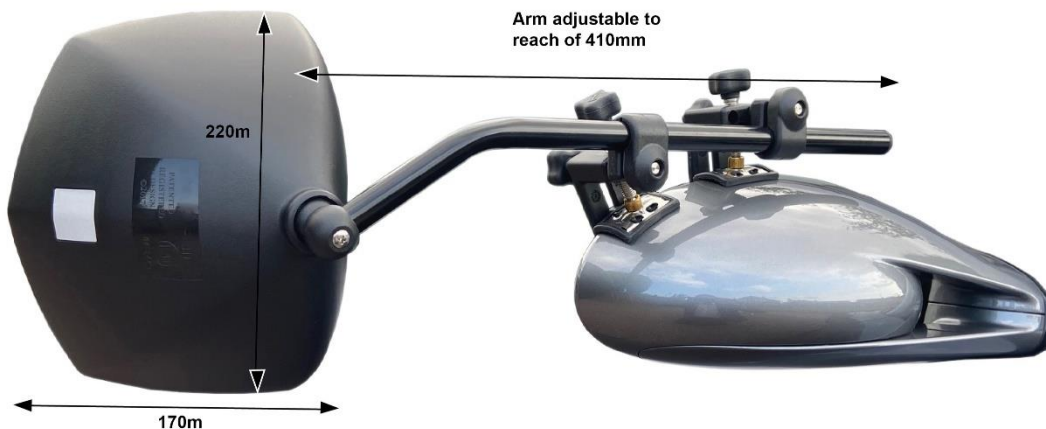

PRODUCT NEWS

MILENCO

**NEW Grand Aero Platinum Mirror
now in stock!**

Grand Aero Platinum with dimensions

Mirror head depth: 150mm

Milenco Grand Aero Platinum Mirror Twin Pack

Product code: MIL6613

Since its launch in 2006, the Milenco Aero Mirror has offered class-leading, unrivalled performance, versatility and ease of use, making it the best-selling towing mirror in the world.

Continuous improvements over the years have been achieved as vehicle technology has evolved. Building on these improvements, we are pleased to announce the arrival of the new 2021 Grand Aero Platinum Mirror.

The Grand Aero Platinum Mirror is an innovative new design, specifically developed to securely fit extremely tapered mirror housings, now found on increasing numbers of manufacturer vehicles to improve fuel efficiency by reducing aerodynamic drag.

Some of the key developments of the Grand Aero Platinum mirrors are:

- Highest quality automotive chrome glass
- Aerodynamic air balanced head to minimise vibration
- Larger diameter arm for enhanced stability
- Spring loaded gripper plate that forms to the shape of the vehicle mirror
- 50% larger mirror pads compared to standard Aero 3/4 pads
- Larger clamp body with increased depth for more versatile and secure fitment
- Stainless steel and brass in key areas to prevent corrosion
- New enhanced rubberised surfaces on both clamp and pad
- Fits 99% of all vehicles