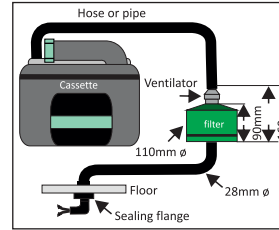

The SOG® odor system is compatible with each Dometic or Thetford toilet!

SOG®- kit

SOG®II - kit

SOG®II - the floor version:

The SOG®II offers the advantage of a filter cartridge, which can be easily positioned at different locations within the caravan (e. g. in the garage, under the seat, in the double bottom or in the storage compartment). **Hose or pipe- up to a length of 3 m possible!**