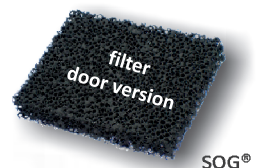

Thetford C220

SOG® + SOG®II Type 320S

2. connection for additional tank

Dometic Saneo

Type	Type A	Type B	Type C	Type D	Type F	Type G	Type H	Type 3000A	Type 320S
Model	Thetford C2/C3/C4	Thetford C200	Thetford Porta Potti and Dometic Transportable	Thetford C400	Thetford C250/C260	Thetford C500	Thetford C220	Dometic CT3000/CT4000	Dometic Saneo
SOG - white	0022	0023	0078	0021211	0050	0060	0280	0310	0320
SOG - light grey		0023Fg		0021211Fg	0050Fg	0060Fg	0280Fg	0310Fg	0320Fg
SOG - dark grey		0023Fdg		0021211Fdg	0050Fdg	0060Fdg	0280Fdg	0310Fdg	0320Fdg
SOG - through the roof		0023D		0021211D	0050D	0060D	0280D	0310D	0320D
SOG - floor version	20022	20023	20078	20021211	20050	20060	200280	200310	200320
2. connection	0076	0077		0010	0075	0066	0067	0350	0355
SOG®Compact	left version		right version		left version		right version		
Model	Jabsco 0550		Jabsco 0555		Dometic 0560		Dometic 0565		

Change filter once a year!

SOG® - activated carbon-filter

P/N: 0012

SOG®II

P/N: 20012

Highly optimized filtering technique