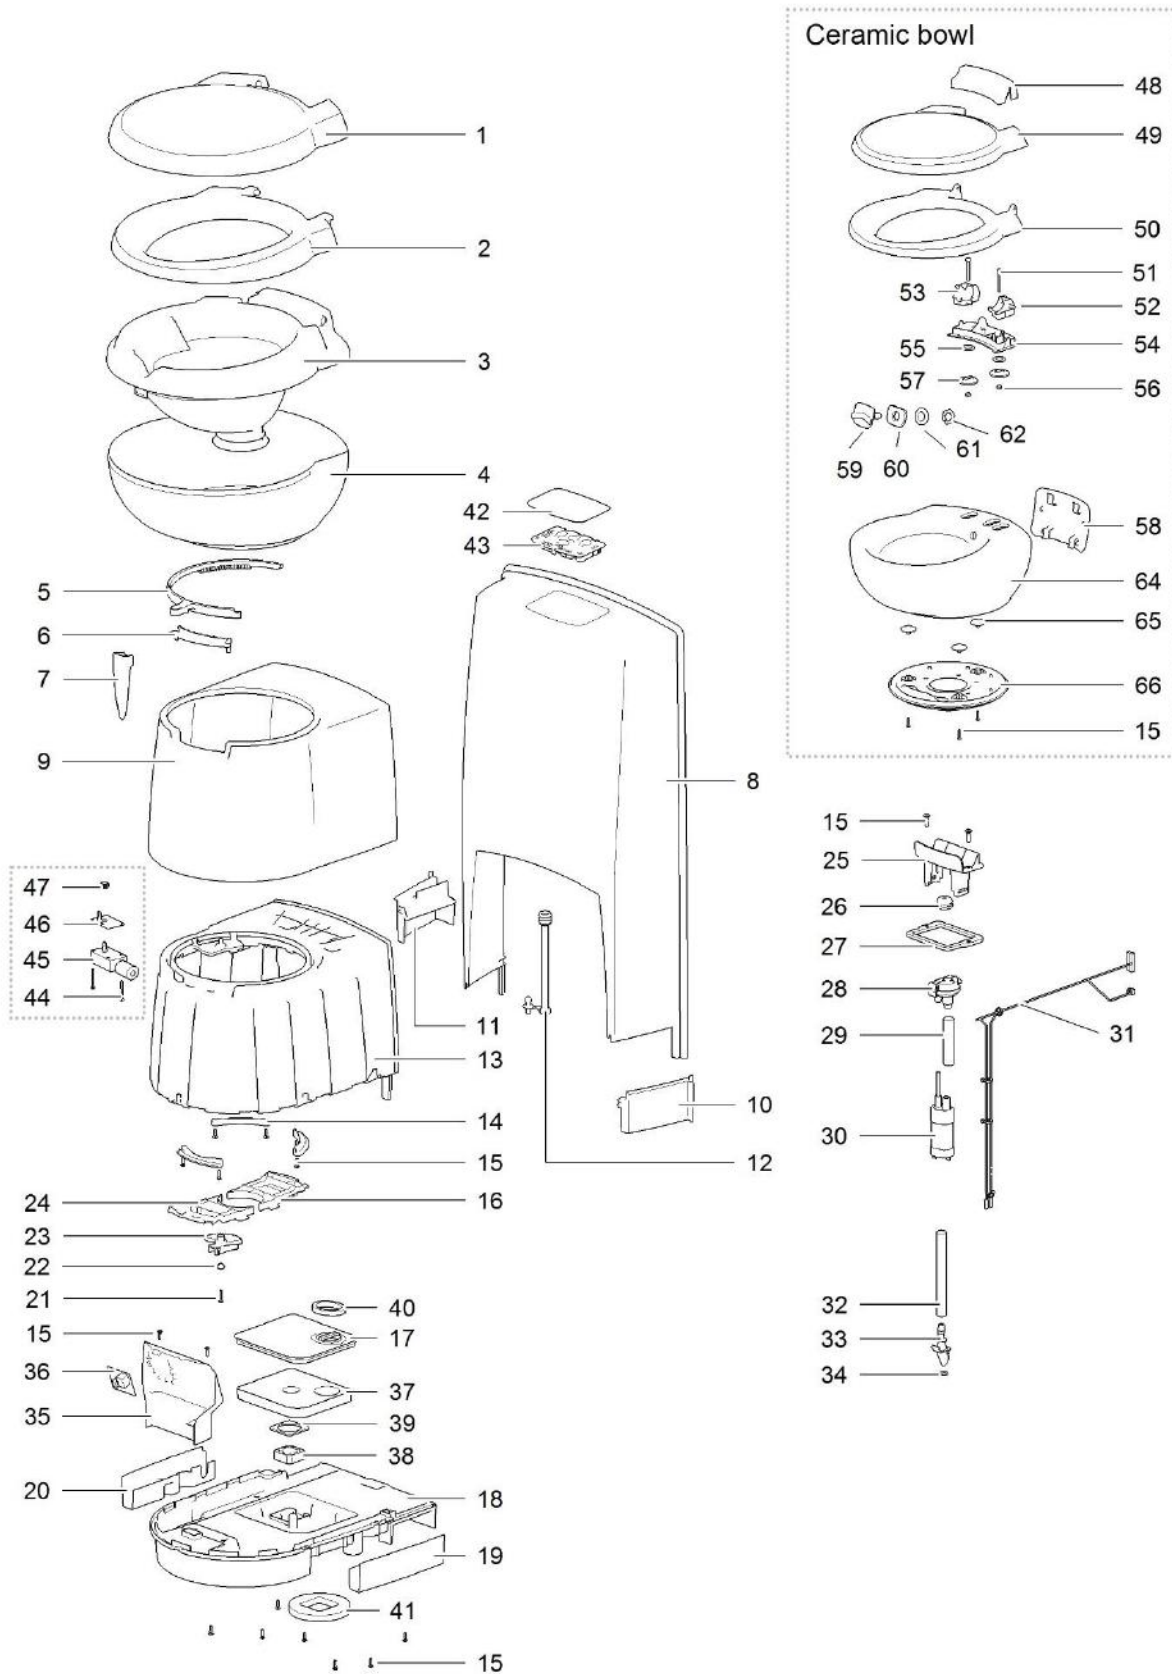

LE883_C262-CWE Toilet_1114-V02

		Spare part number	Spare part number	Spare part number	Colours available
1	Cover		93401		30, 62
2	Seat				
3	Bowl inner	93433			62
4	Bowl outer				
5	Ring blade mechanism	50760			
6	Water diverter	93429			62
7	Handle	93402			47
8	Console				
9	Base upper				
10	Splashguard left				
11	Splashguard right				
12	Drain	50717			
13	Base frame				
14	Retainer bracket				
15	Screw 3.9 x 14				
16	Bowl retainer bracket	50733			
17	Vent plate				
18	Base lower				
19	Side cover left				
20	Side cover right				
21	Screw 3.9 x 22				
22	Bushing		50735		
23	Saddle				
24	Bowl retainer				
25	Cover console				
26	Grommet seal				
27	Cover seal				
28	Vacuum breaker	16833			
29	Tube WT inside				
30	Pump	93418			
31	Wire harness	93423			
32	Water supply tube				
33	Nozzle		93430		62
34	O-ring