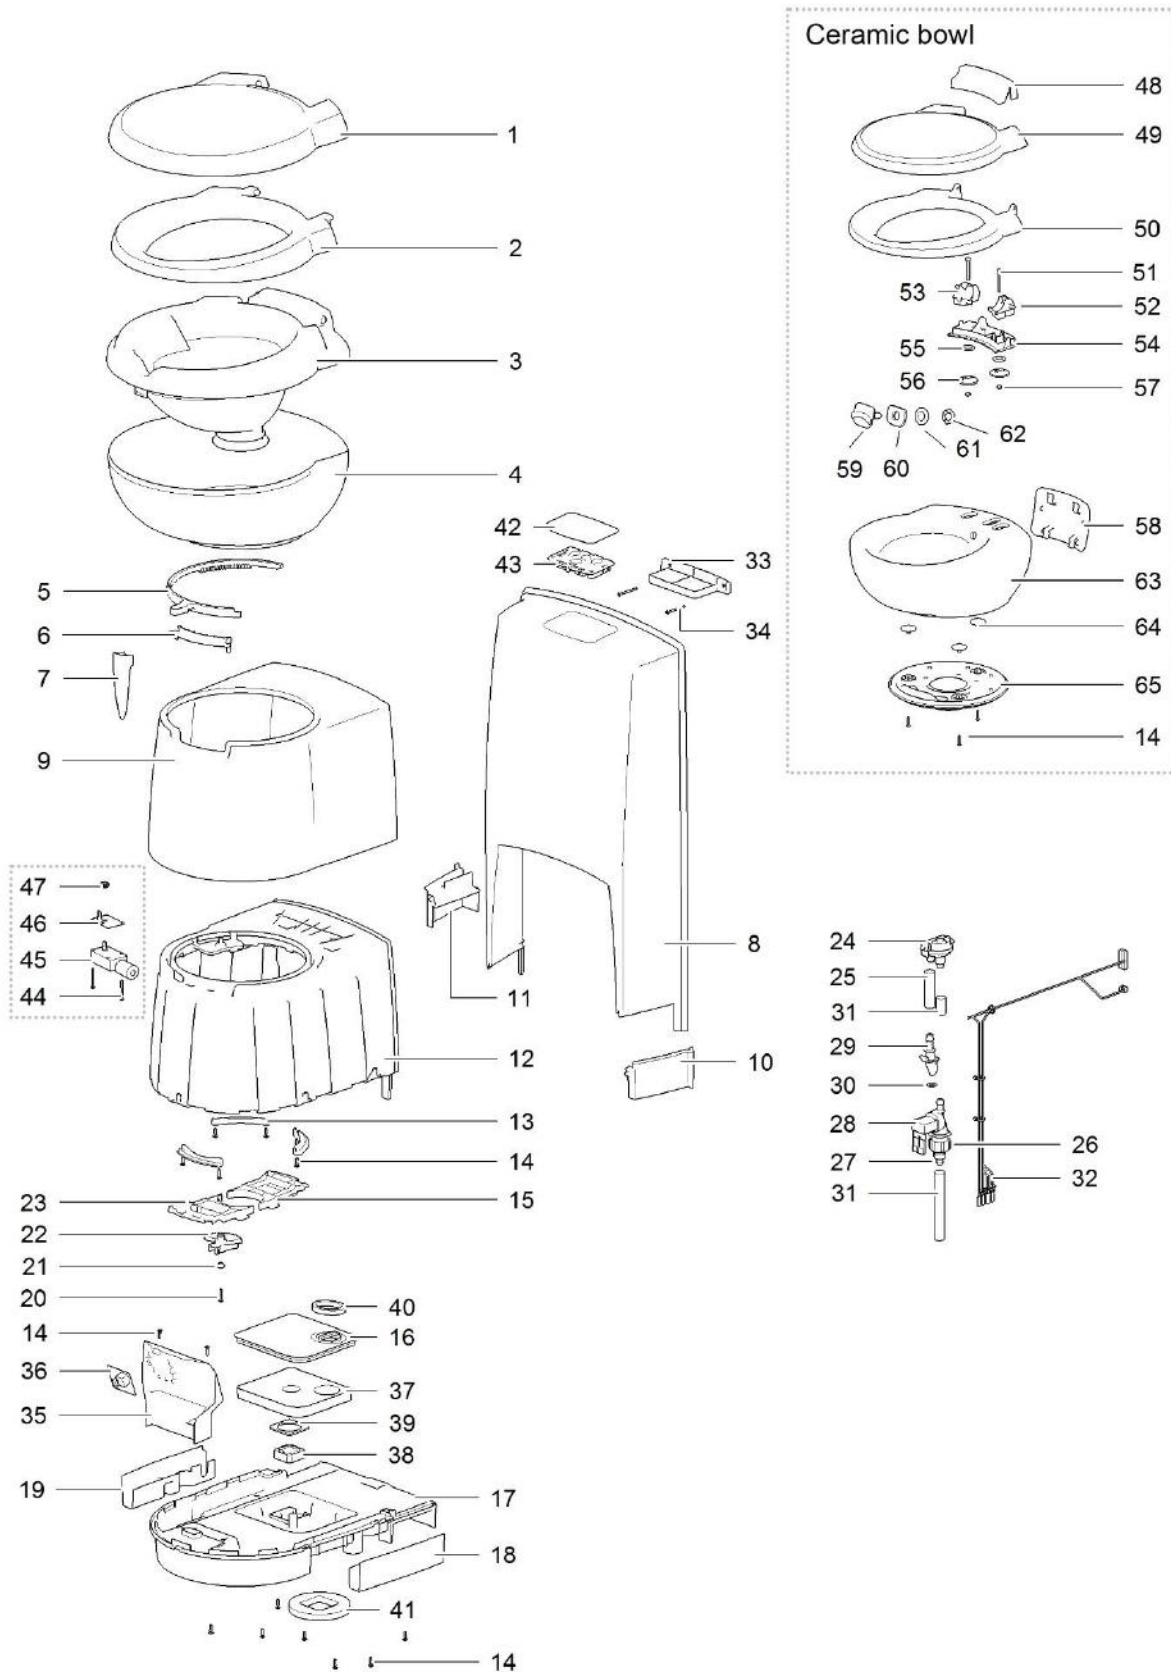

LE882_C263-CS Toilet_1115-V03

		Spare part number	Spare part number	Spare part number	Colours available
1	Cover		93401		30, 62
2	Seat				
3	Bowl inner	93433			62
4	Bowl outer				
5	Ring blade mechanism	50760			
6	Water diverter	93429			62
7	Handle	93402			47
8	Console				
9	Base upper				
10	Splashguard left				
11	Splashguard right				
12	Base frame				
13	Retainer bracket				
14	Screw 3.9 x 14				
15	Bowl retainer bracket	50733			
16	Vent plate				
17	Base lower				
18	Side cover left				
19	Side cover right				
20	Screw 3.9 x 22				
21	Bushing		50735		
22	Saddle				
23	Bowl retainer				
24	Vacuum breaker	16833			
25	Water supply tube				
26	Hose nut				
27	Hose barb	23851			
28	Electric valve < 01-09-2013 Serial number < E244P..... <i>or</i> C260 toilets with Waste Transfer system		23709		
	Electric valve 90° > 01-09-2013 Serial number > E244P..... <i>Including numbers 26 & 27</i>	90717			
29	Nozzle				
30	O-ring		93430		62
31	Water supply tube				
32	Wire harness	93422			
33	Wall bracket				
34	Screw parker 8 x ½ IN