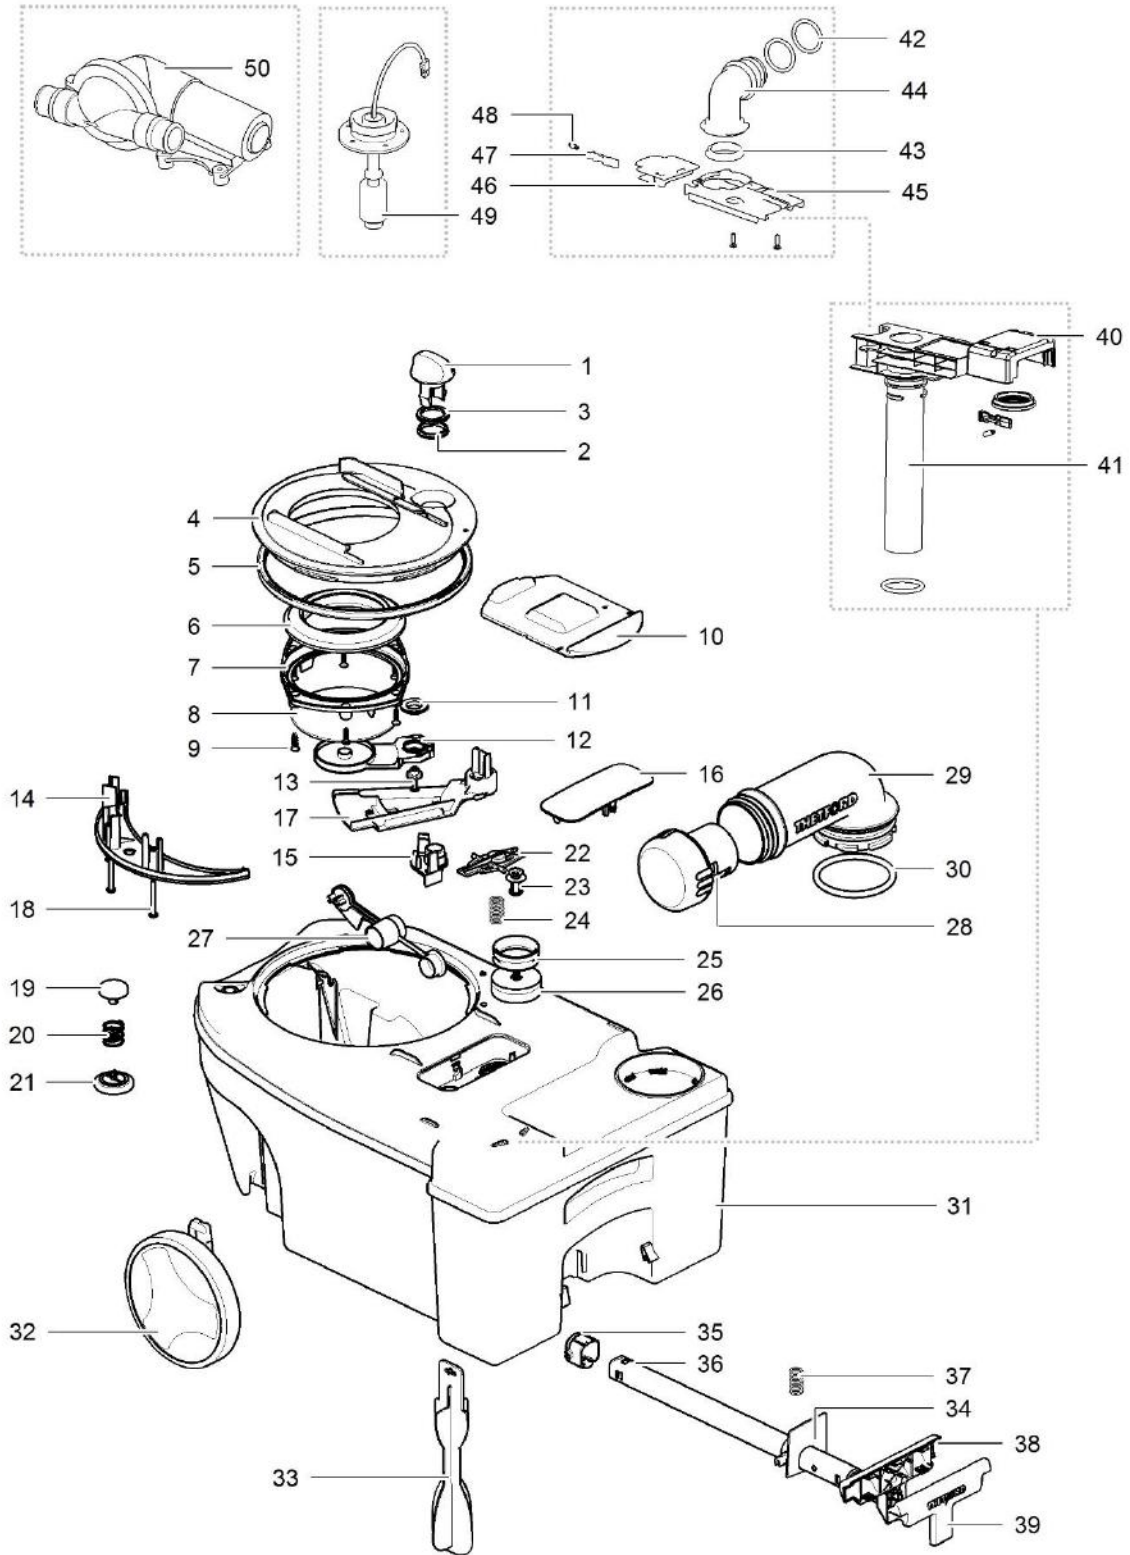

LE441_C250-C260-WHT_1114-V03

		Spare part number	Spare part number	Spare part number	Colours available
1	Blade opener				
2	Seal		23743		92
3	Washer				
4	Waste-holding tank plate	50723			06
5	Seal mechanism	50724			
6	Lip seal	23721			
7	Blade arm driver			50727 waste- holding tank mechanism	06
8	Blade	50731			
9	Screw				
10	Sliding cover	50718			
11	Bearing plate				
12	Blade arm				
13	Bushing/screw				
14	Support track				
15	Retainer mechanism				
16	Vent lid	50741			06
17	Blade driver				
18	Screw				
19	Vent button				
20	Spring		07524		92
21	Vent seal				
22	Vent lifter				
23	Vent pivot				
24	Vent spring				
25	Seal vent	21528	50732		
26	Float stem				
27	Float	50725			
28	Measuring cup	25810			06
29	Pour out spout		50719		92
30	O-ring				
31	Waste-holding tank complete <i>including sliding cover</i>		50700	50701 <i>pump out system</i>	06
32	Wheels 2X	50726			
33	Vent actuator				
34	Guide	50738			06
35	Bracket				
36	Telescopic system		50728		
37	Vent spring				
38	Handle grip				92
39	Handle cover	50737