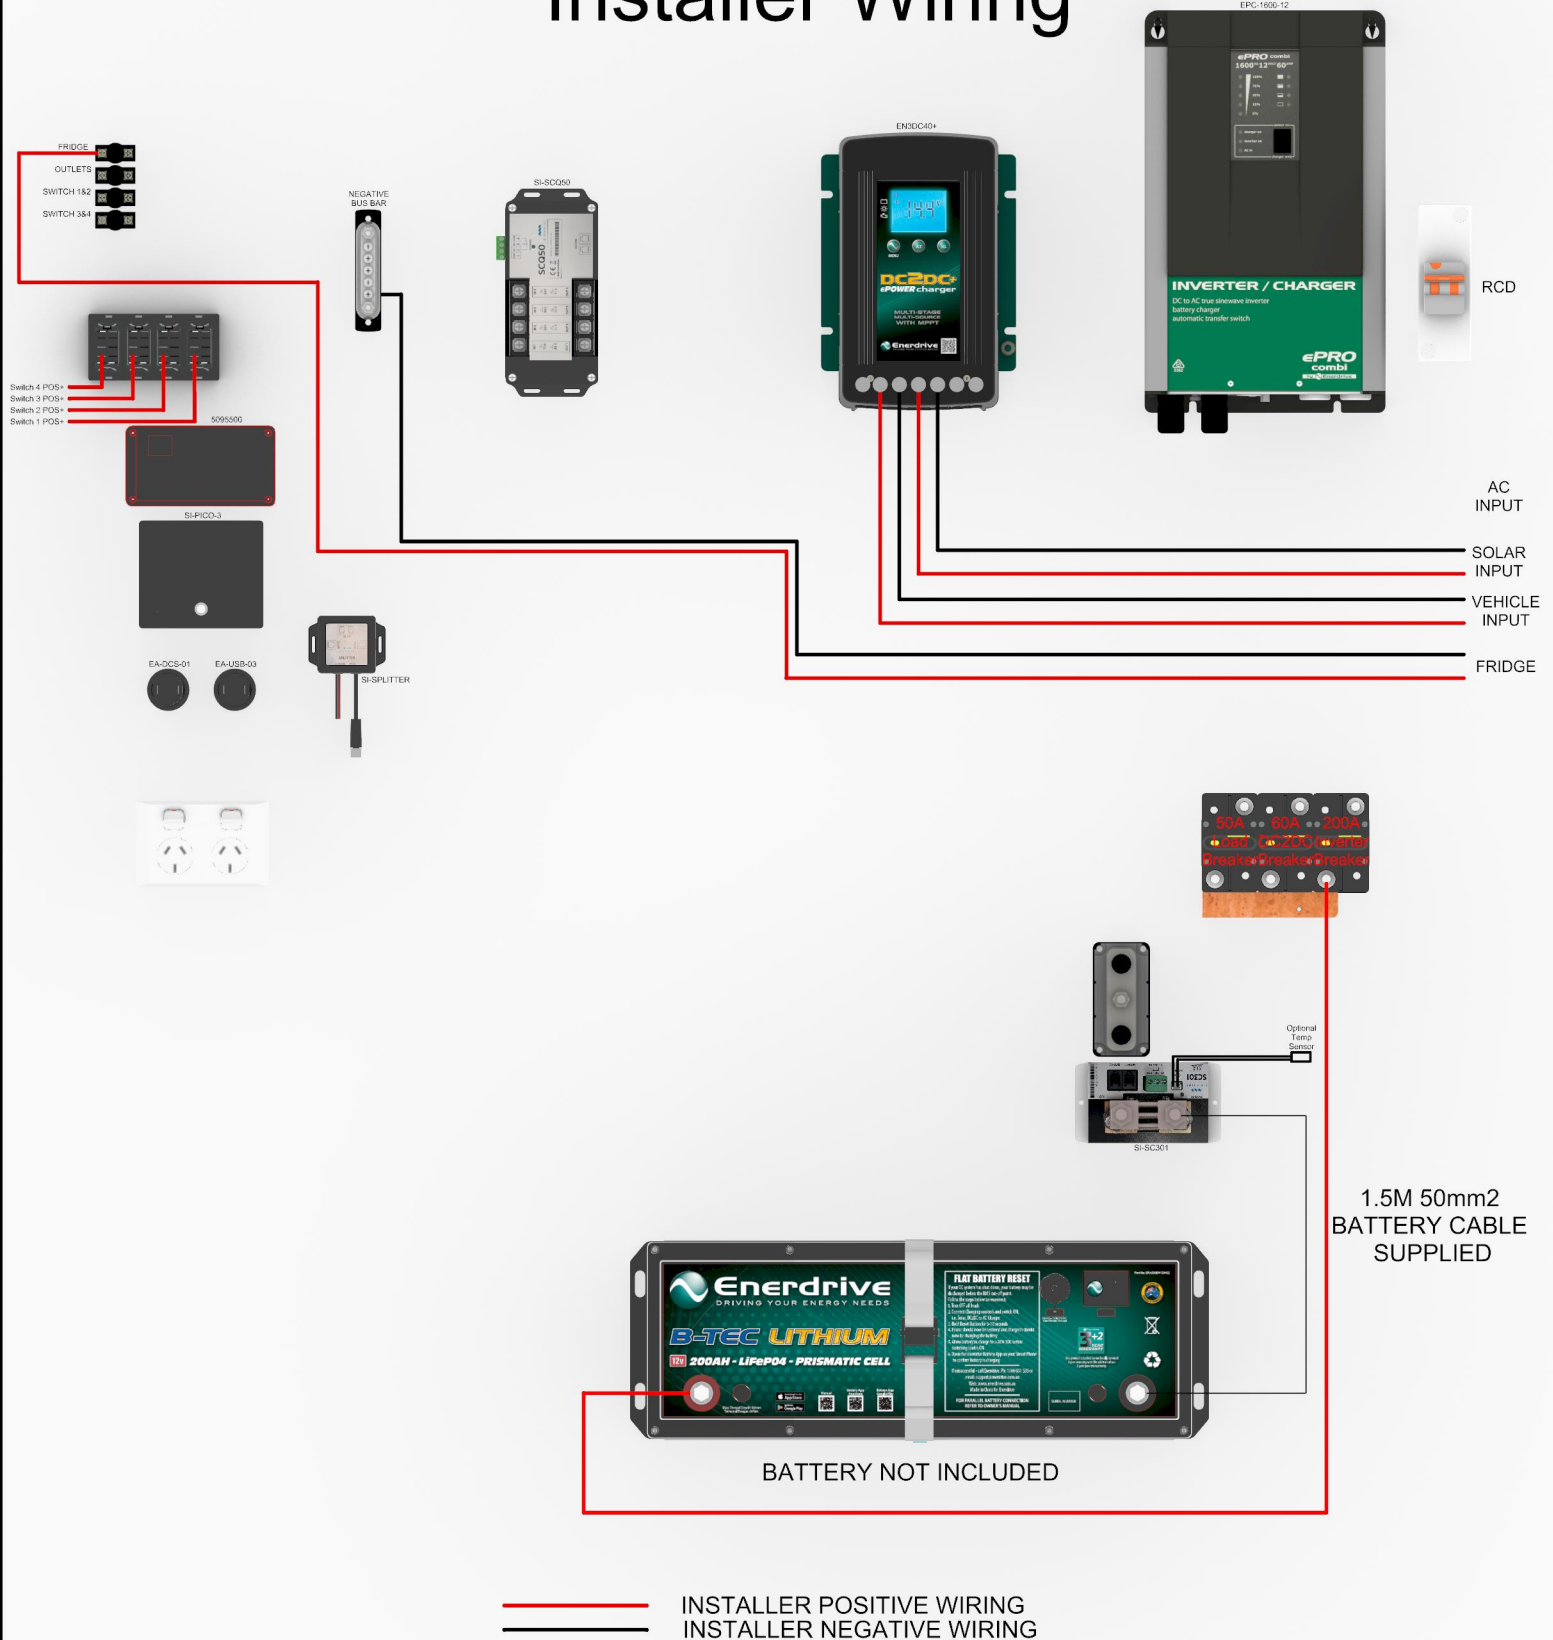

Enerdrive
DRIVING YOUR ENERGY NEEDS

The Wanderer - Simarine-SCQ50 Installer Wiring

This wiring diagram is only a representation on how the wiring is done and may not fully reflect exactly how your system is wired.
Circuit breakers are shown in rear view format.