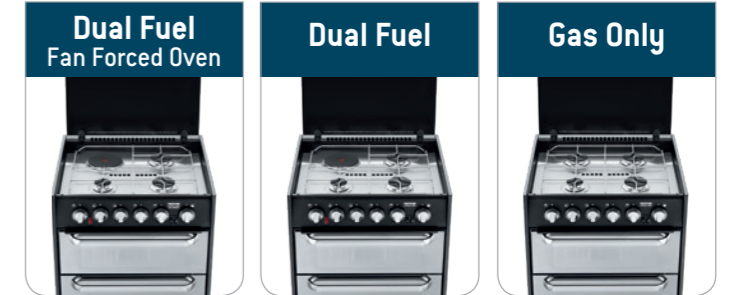

Laminated lid

All Thetford Cookers (Caprice, Triplex and Mini-grill) come with a solid black glass lid, which now also has the laminated lid option. This smart Thetford innovation makes it possible to easily create a smooth and clean look that perfectly blends in with the rest of your kitchen interior. Just slide in the matching décor panel or go for the original black glass lid. The updated glass lid still has the automatic shut off on it and needless to say, is approved by the AGA.

Inquire with your caravan manufacturer or dealer regarding the options for your RV.

Lid without décor panel

Lid with décor panel

Caprice MK3 - All-in-one combination unit with stove, grill and oven

This all-in-one combination unit with stove, grill and oven offers you all the convenience to make the best meals.

The Thetford Caprice comes in three models:

- Dual fuel with Fan Forced Oven, which circulates the heat around to ensure optimal temperature distribution
- Dual Fuel
- Gas Only

Dual Fuel Fan Forced Oven

Triplex MK3 - Compact all-in-one combination unit with stove, grill and oven

If space is limited, this oven, grill and hob combination offers you all the quality features to make the best meals.

The Thetford Triplex comes in two models: