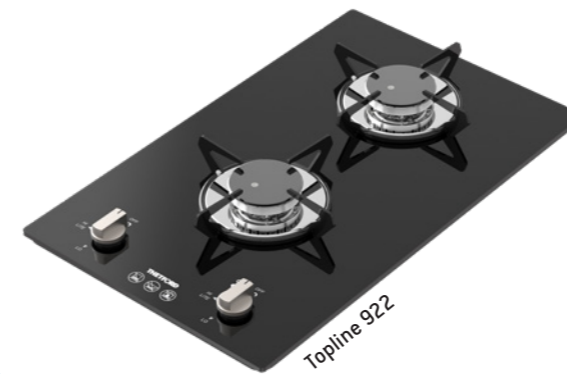

Topline 922

	Topline 902 hob	Topline 922 hob
Overall Dimensions (h x w x d)	53 x 305 x 500 mm	95 x 305 x 500 mm
Worktop cut-out dimensions (w x d)	274 x 482 mm	285 x 485 mm
Total heat input	4,1 kW	3,0 kW
Gas hotplate burners		2x 1,5 kW
Induction	1 rapid burner (1,4 / 1,8 kW) 1 semi Rapid burner (1,8 / 2,3 kW)	
Ignition / power	2,3 kW (max 10A)	12V
Net. weight	5.4 Kg	4.8 Kg
Features	240V Electrical supply, pan detection, auto heat up, safety indication if glass is hot, child safety lock	Modern satin chrome knobs, flame failure device on valves

Oven and Grill MK3

Enhance your kitchen with a Thetford Oven or Grill, to enjoy a range of fresh and healthy meals. They are made of high quality materials and components and are easy to use.

The Thetford Ovens and Grills come in two models:

- Duplex; oven and grill combination
- Grill Only