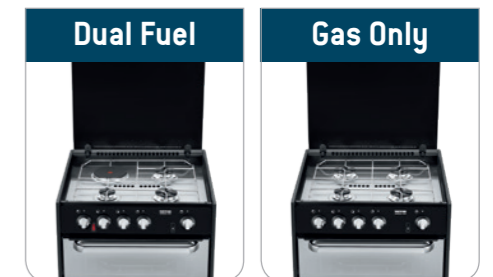

Dual Fuel

	Dual Fuel	Gas Only
Overall dimensions (h x w x d)	320 x 513 x 500 mm	320 x 513 x 500 mm
Enclosure cut-out dimensions (h x w x d)	310 x 496 x 493 mm	310 x 496 x 493 mm
Total heat input	6.6 kW	7.1 kW
Gas hotplate burners	2 x 1.5 kW 1 x 1.0 kW	3 x 1.5 kW 1 x 1.0 kW
Electric hotplate (220 - 240V ~ 50Hz)	800 W	-
Grill burner	1.6 kW	1.6 kW
Ignition	12V	12V
Grill capacity	13.7 L	13.7 L
Net. weight	16.2 Kg	14.5 Kg
Features	Flame failure device on valves, automatic shut off on glass lid, glass lid, oven shelf, multifunctional pan, detachable handle and pan trivet