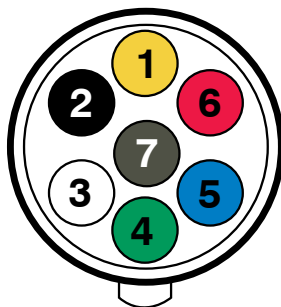

THUNDER

Connection to your Weekend Escape

7 PIN TRAILER PLUGS & SOCKETS INSTALLATION GUIDE

INSTALLATION GUIDE		
CABLE COLOUR	PIN NO.	FUNCTION
Yellow	1	Left indicator
Black	2	Reverse signal
White	3	Earth
Green	4	Right indicator
Blue	5	Electric brakes
Red	6	Stop lights
Brown	7	Tail lights/clearance markers

7 PIN ROUND SMALL METAL TRAILER SOCKET

Part Number

TDR06910

7 PIN ROUND LARGE PLASTIC TRAILER SOCKET

Part Number

TDR06900

7 PIN ROUND LARGE METAL TRAILER SOCKET

Part Number

Connection to your Weekend Escape

12 PIN TRAILER PLUGS & SOCKETS INSTALLATION GUIDE

INSTALLATION GUIDE		
CABLE COLOUR	PIN NO.	FUNCTION
Yellow	1	Left indicator
Black	2	Reverse signal
White	3	Earth
Green	4	Right indicator
Blue	5	Electric brakes
Red	6	Stop lights
Brown	7	Tail lights/clearance markers
Orange	8	Battery charger/winch
Pink	9	Auxiliary/battery lead
White	10	Earth
Grey	11	Rear fog light
Violet	12	Auxiliary