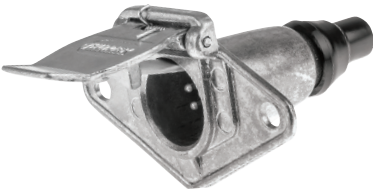

KEY FEATURES

Construction: Thunder trailer plugs are constructed with high quality nylon or zinc to ensure they last on your weekend escapes.

Connection: Each plug utilises high grade copper pins to ensure a reliable connection.

CONNECTOR STYLE	Flat
TRAILER PLUG TYPE	Socket
BODY MATERIAL	Plastic
PINS	12

12 PIN FLAT PLUG

PART NO. TDR06907

SPECIFICATIONS

CONNECTOR STYLE	Flat
TRAILER PLUG TYPE	Plug
BODY MATERIAL	Plastic
PINS	12

7 PIN ROUND LARGE SOCKET

PART NO. TDR06908

SPECIFICATIONS

CONNECTOR STYLE	Round large
TRAILER PLUG TYPE	Socket
BODY MATERIAL	Metal
PINS	7

7 PIN ROUND LARGE PLUG

PART NO. TDR06909

SPECIFICATIONS

CONNECTOR STYLE	Round large
TRAILER PLUG TYPE	Plug
BODY MATERIAL	Metal
PINS	7

7 PIN ROUND SMALL SOCKET

PART NO. TDR06910

SPECIFICATIONS

CONNECTOR STYLE	Round small
TRAILER PLUG TYPE	Socket
BODY MATERIAL	Metal
PINS	7

7 PIN ROUND SMALL PLUG

PART NO. TDR06911

SPECIFICATIONS

CONNECTOR STYLE	Round small
TRAILER PLUG TYPE	Plug
BODY MATERIAL	Metal
PINS	7