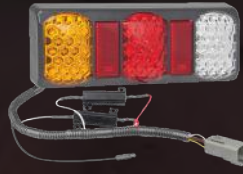

SO282ARWM2LR450
12 Volt Only, Single Pack

SO275GARWM2LR450
with Licence Plate Lamp
Cable, 12 Volt Only,
Single Pack