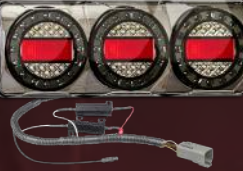

280ARWM2LR24/450
Includes Red Reflex
Reflector, 24 Volt Only,
Single Pack

41BLMCSB
Licence Plate Lamp,
Single Pack

SOMAXI2LR/450B
with Licence Plate Lamp
Cable, 12 Volt Only,
Single Pack