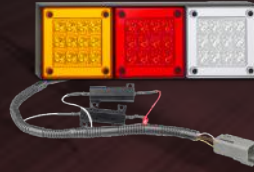

### Individual Parts Range Available on Following Page.

A complete patch cable system is now available specifically for most branded vehicles with trays. The following range of rear combination lamps and vehicle patch leads allow for an easy plug-in LED upgrade solution. All of these rear combination lamps feature two prewired dummy load resistors terminated with a DT04-6P male plug. Some models also include a licence plate lamp cable to connect a compatible licence plate lamp to the circuit easily. The vehicle patch leads available are terminated with a DT06-6S female connector and matching vehicle OEM plug.

## Patch System Compatible Rear Function Lamps

**SO282ARWM2LR450**  
12 Volt Only, Single Pack

**SO275GARWM2LR450**  
with Licence Plate Lamp  
Cable, 12 Volt Only,  
Single Pack

**SO250ARWM2LR450**  
with Licence Plate Lamp  
Cable, 12 Volt Only,  
Single Pack

**280ARWM2LR12/450**  
Includes Red Reflex  
Reflector, 12 Volt Only,  
Single Pack

**SO283ARWM2LR12**  
with Licence Plate Lamp  
Cable, 12 Volt Only,  
Single Pack

**SO283ARWM2LR24**  
with Licence Plate Lamp  
Cable, 24 Volt Only,  
Single Pack