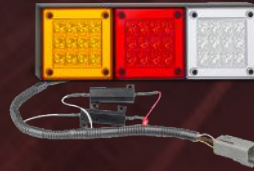

### Individual Parts Range Available on Following Page.

A complete patch cable system is now available specifically for most branded vehicles with trays. The following range of rear combination lamps and vehicle patch leads allow for an easy plug-in LED upgrade solution. All of these rear combination lamps feature two prewired dummy load resistors terminated with a DT04-6P male plug. Some models also include a licence plate lamp cable to connect a compatible licence plate lamp to the circuit easily. The vehicle patch leads available are terminated with a DT06-6S female connector and matching vehicle OEM plug.

## Patch System Compatible Rear Function Lamps

**SO282ARWM2LR450**  
12 Volt Only, Single Pack

**SO275GARWM2LR450**  
with Licence Plate Lamp  
Cable, 12 Volt Only,  
Single Pack

**SO250ARWM2LR450**  
with Licence Plate Lamp  
Cable, 12 Volt Only,  
Single Pack

**280ARWM2LR12/450**  
Includes Red Reflex  
Reflector, 12 Volt Only,  
Single Pack

**SO283ARWM2LR12**  
with Licence Plate Lamp  
Cable, 12 Volt Only,  
Single Pack

**SO283ARWM2LR24**  
with Licence Plate Lamp  
Cable, 24 Volt Only,  
Single Pack