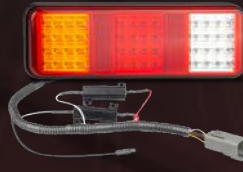

280ARWM2LR12/450
Includes Red Reflex
Reflector, 12 Volt Only,
Single Pack

SO283ARWM2LR12
with Licence Plate Lamp
Cable, 12 Volt Only,
Single Pack