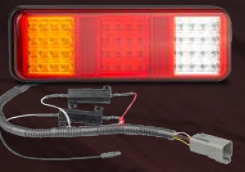

SO283ARWM2LR12
with Licence Plate Lamp
Cable, 12 Volt Only,
Single Pack